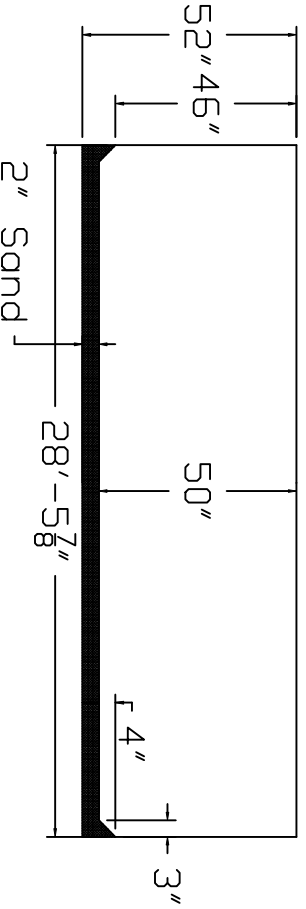

Radiant Brand  
 Standard Specification

Grecian

14'-6" x 28'-6"

52" Wall Height

Top View

Side View

End View