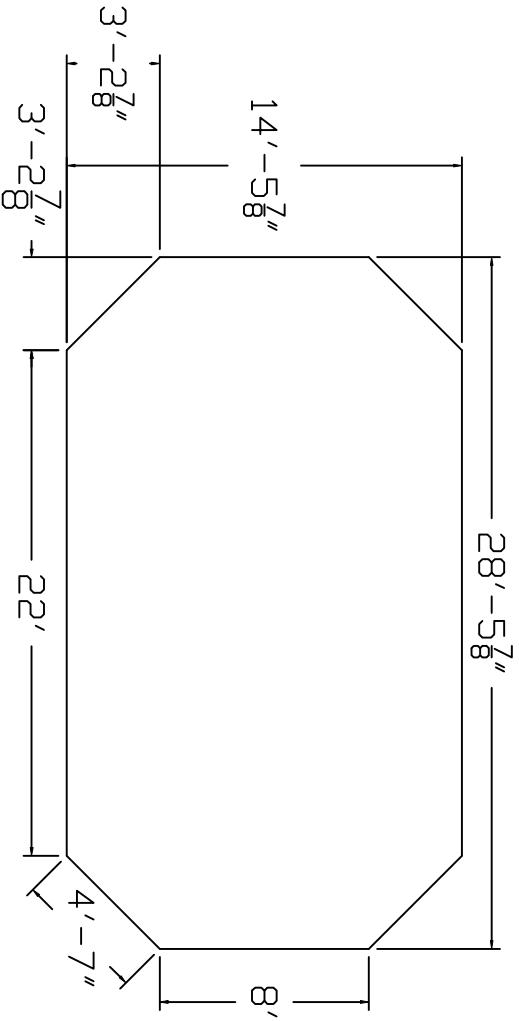

Radiant Brand  
 Standard Specification

Grecian

14'-6" x 28'-6"

52" Wall Height

Top View

Side View

End View