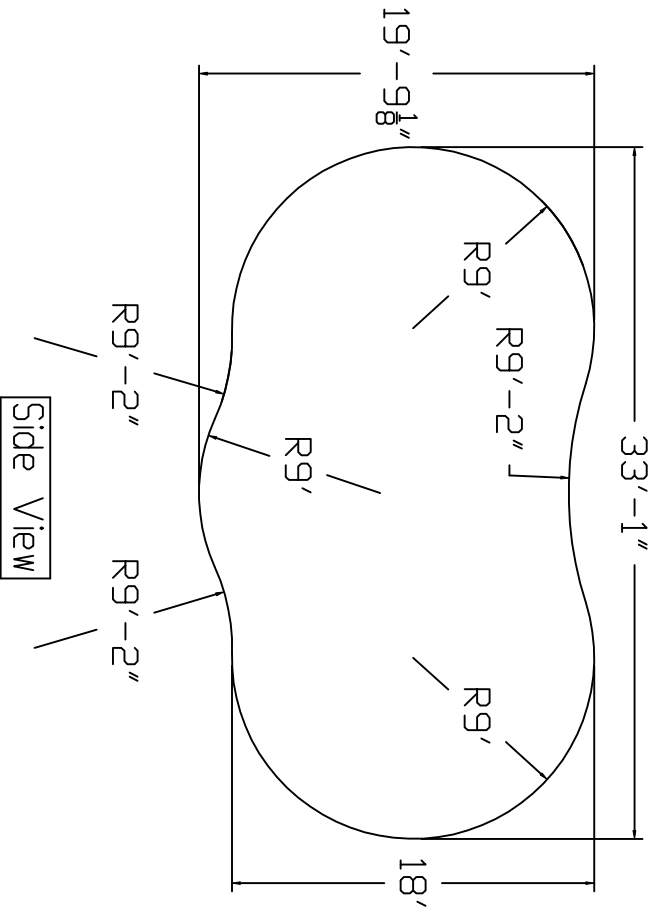

Radiant Brand Standard Specification

Blue Lagoon

20'x33'

52" Wall Height

Top View

End View

Side View