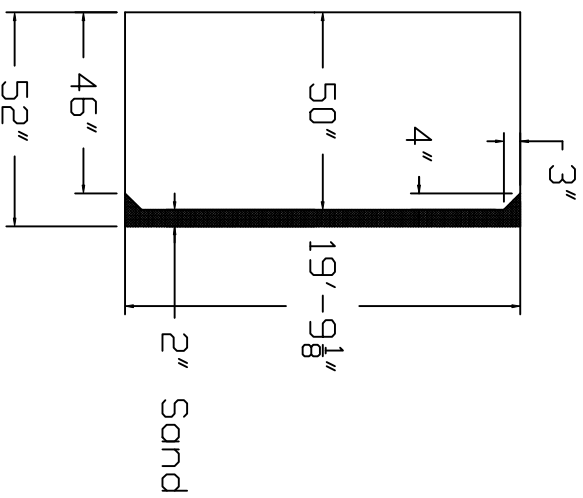

Radiant Brand Standard Specification

Blue Lagoon

20'x33'

52" Wall Height

Top View

End View

Side View