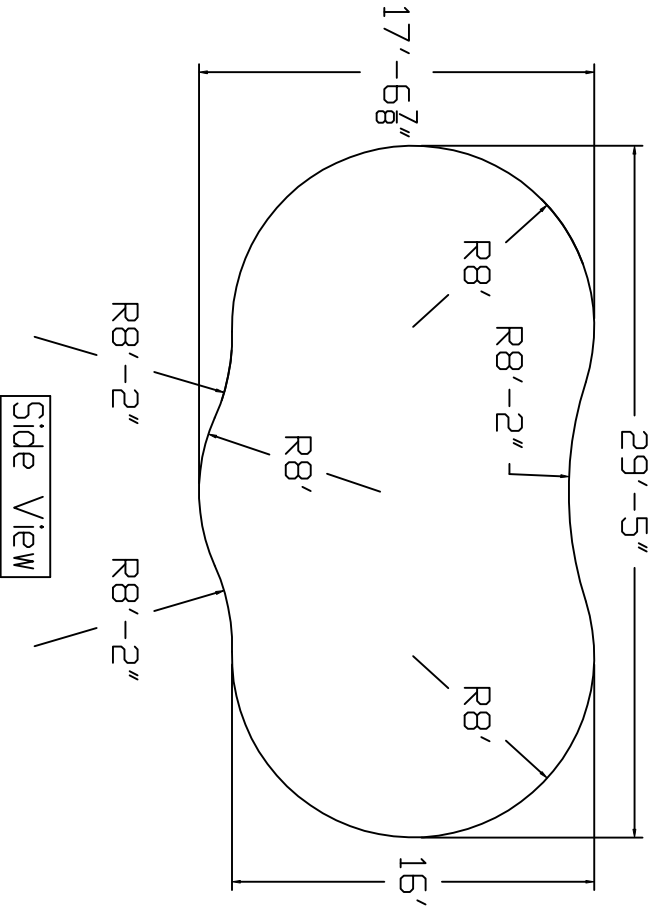

# Radiant Brand Standard Specification

Blue Lagoon

18'x30'

52" Wall Height

Top View

End View

Side View