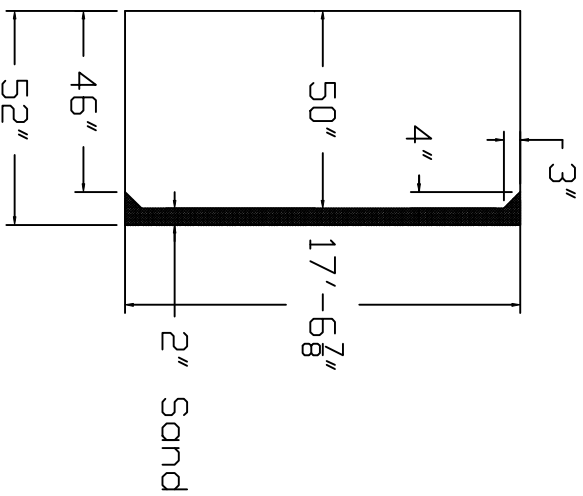

# Radiant Brand Standard Specification

Blue Lagoon

18'x30'

52" Wall Height

Top View

End View

Side View