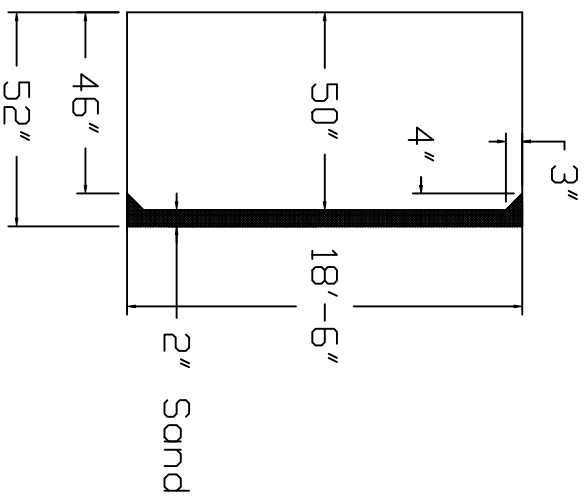

# Radiant Brand Standard Specification

Blue Lagoon

18'-6" x 32'

52" Wall Height

Top View

End View

Side View