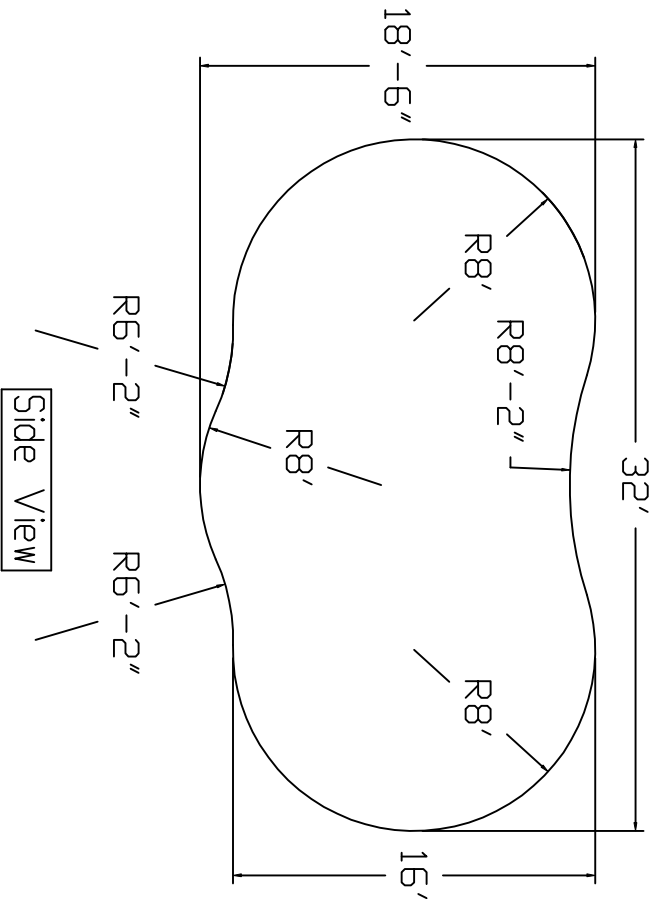

# Radiant Brand Standard Specification

Blue Lagoon

18'-6" x 32'

52" Wall Height

Top View

End View

Side View