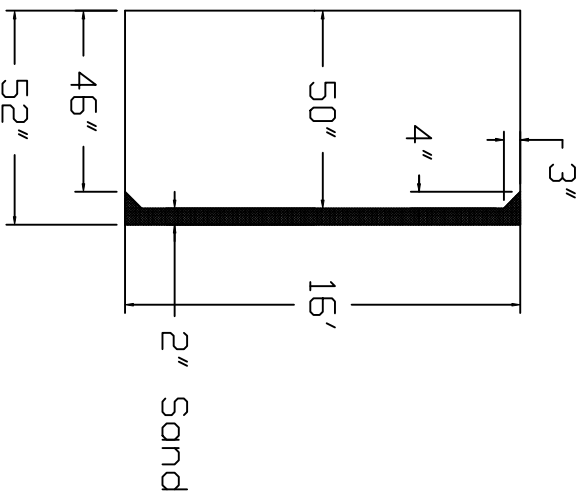

Radiant Brand Standard Specification

Blue Lagoon

16'x27'

52" Wall Height

Top View

End View

Side View