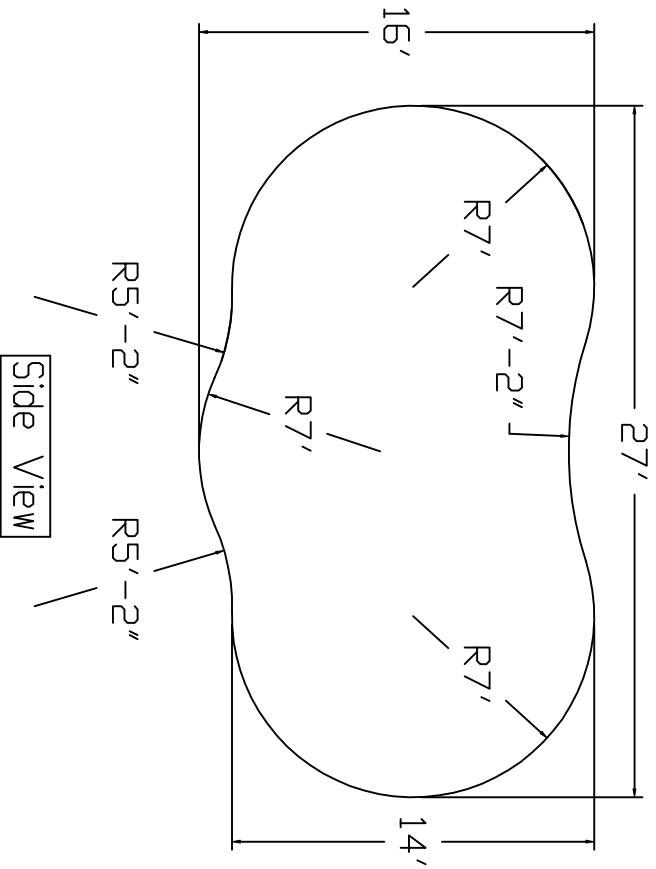

Radiant Brand Standard Specification

Blue Lagoon

16'x27'

52" Wall Height

Top View

End View

Side View