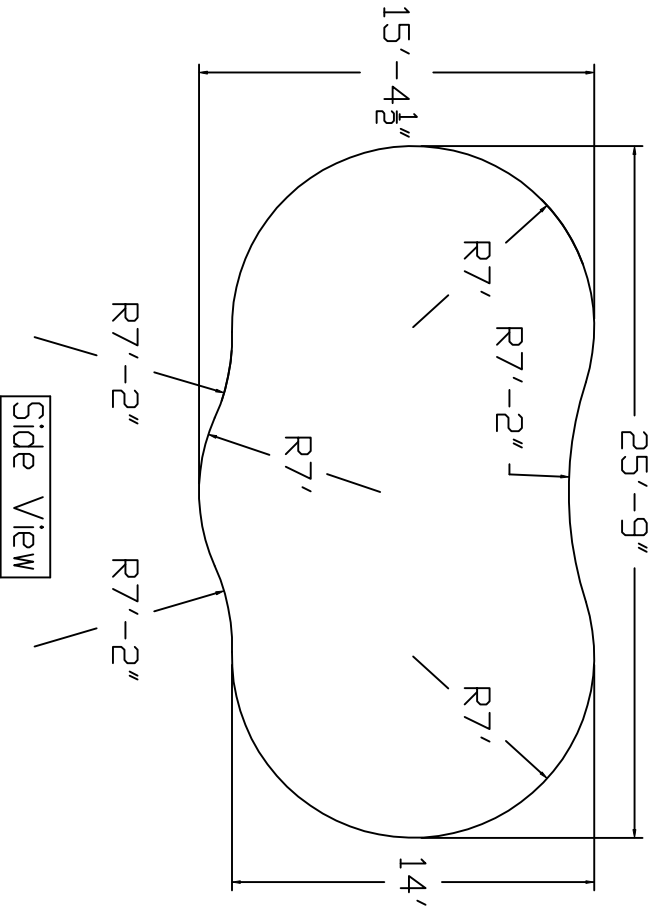

Radiant Brand  
 Standard Specification

Blue Lagoon

16'x26'

52" Wall Height

Top View

End View