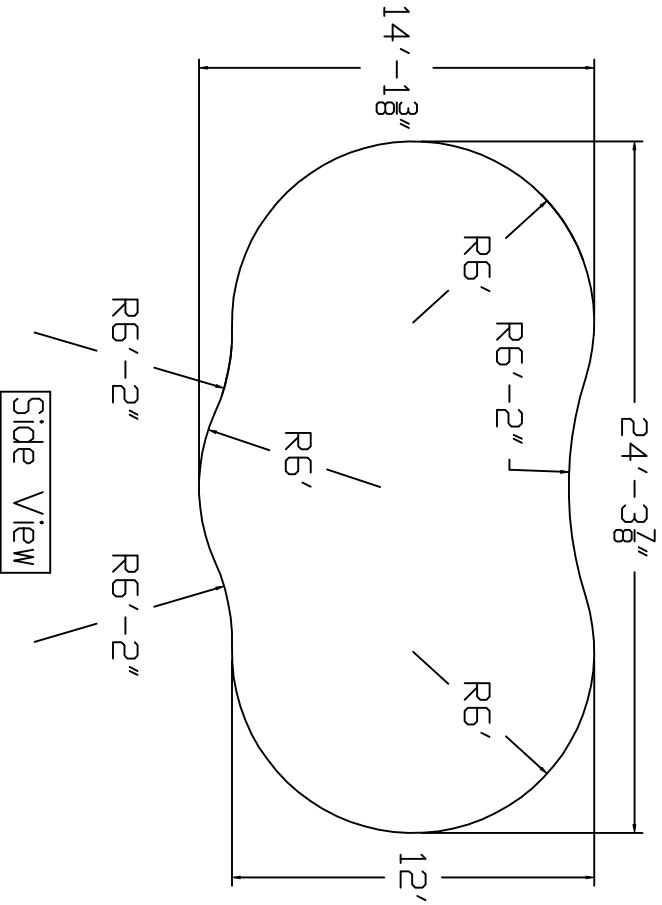

Radiant Brand  
 Standard Specification

Blue Lagoon

14'x24'

52" Wall Height

Top View

End View

Side View