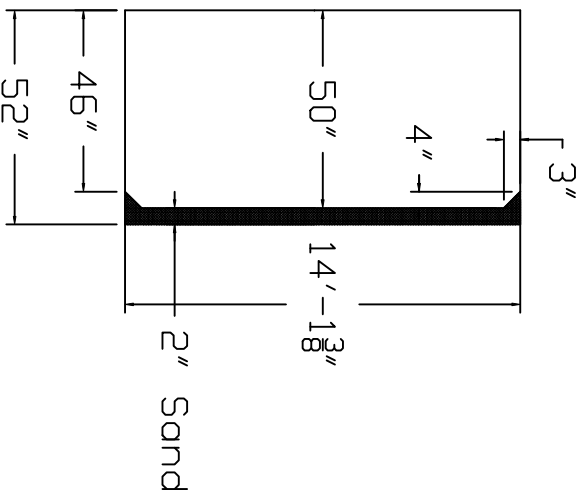

Radiant Brand  
 Standard Specification

Blue Lagoon

14'x24'

52" Wall Height

Top View

End View

Side View