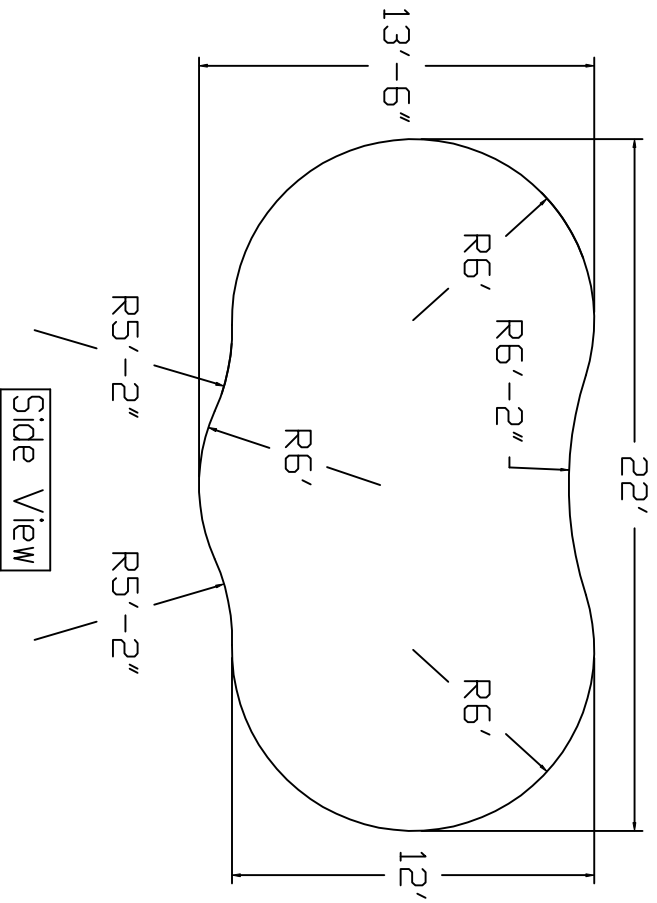

Radiant Brand Standard Specification

Blue Lagoon

13'-6" x 22'

52" Wall Height

Top View

End View

Side View