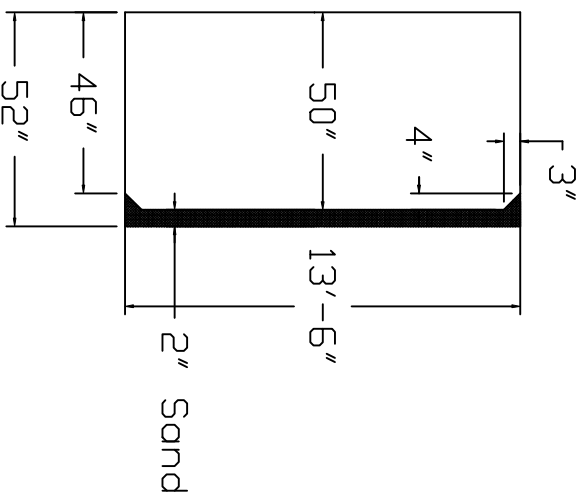

Radiant Brand Standard Specification

Blue Lagoon

13'-6" x 22'

52" Wall Height

Top View

End View

Side View