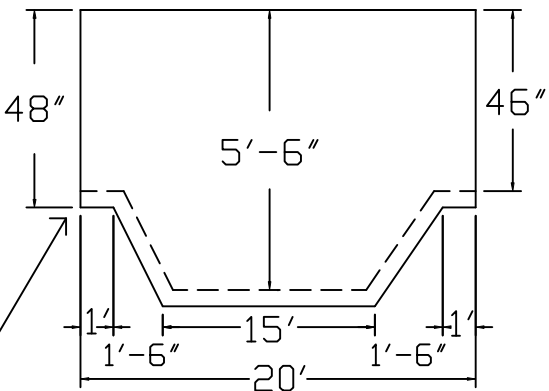

Fanta Sea Brand Standard Specification

Rectangle

20x40 - New Deep End

4' Wall Height

Top View

End View

Side View

2" Sand Bottom Typical

Corner Detail

90° Square
 Corner Typical

46" Finished
 Wall Height

2" Sand Bottom Typical