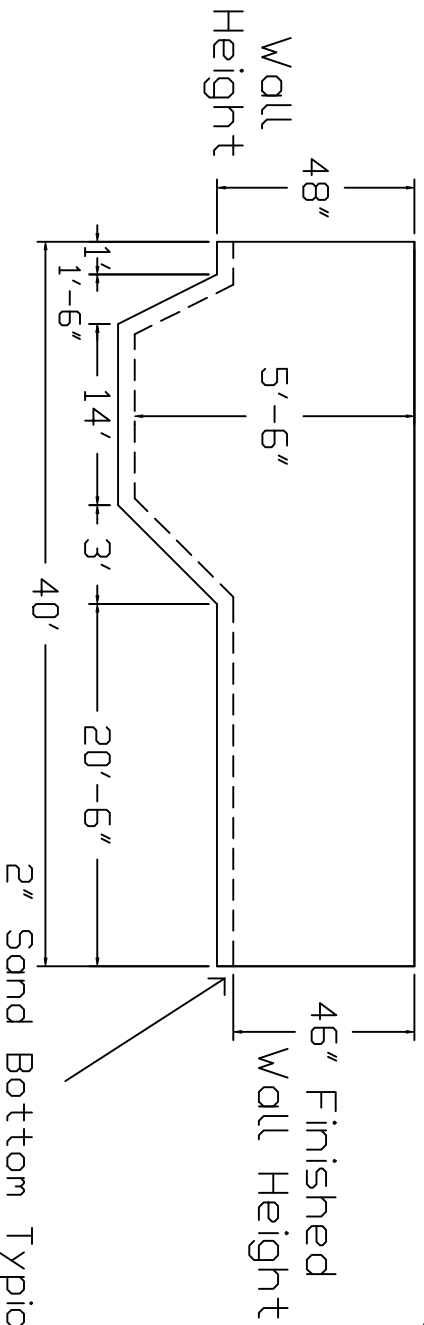

Fanta Sea Brand Standard Specification

Rectangle

20x40 - New Deep End

4' Wall Height

Top View

End View

Side View

2" Sand Bottom Typical

Corner Detail

90° Square
 Corner Typical

46" Finished
 Wall Height

2" Sand Bottom Typical