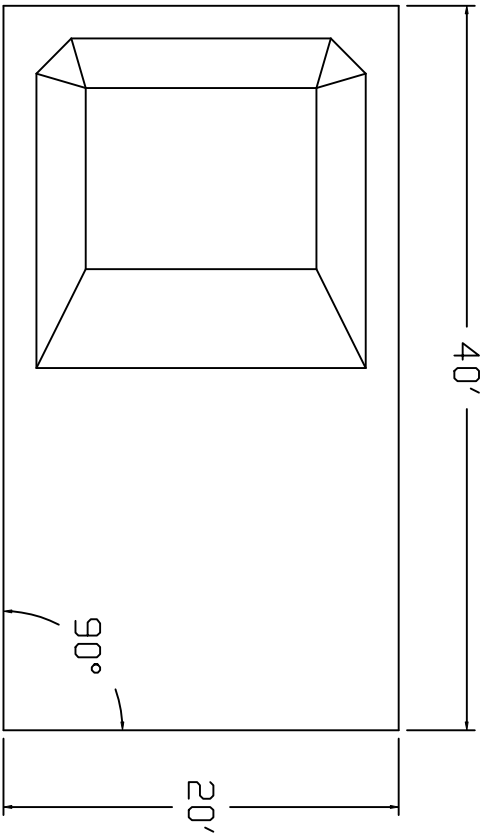

Fanta Sea Brand Standard Specification

Rectangle

20x40 - New Deep End

4' Wall Height

Top View

End View

Side View

2" Sand Bottom Typical

Corner Detail

90° Square
 Corner Typical

46" Finished
 Wall Height

2" Sand Bottom Typical