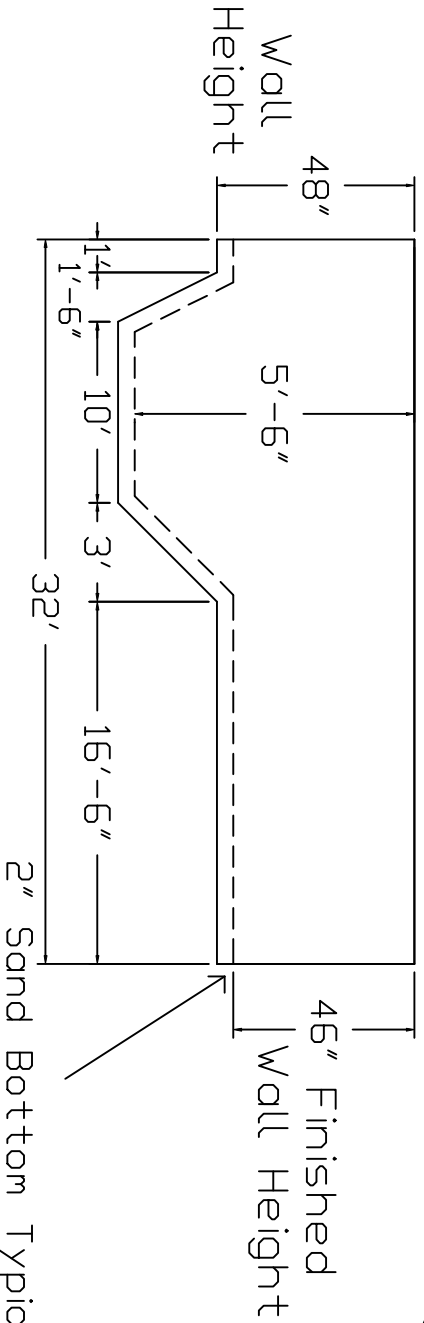

# Fanto Sea Brand Standard Specification

Rectangle

16x32 - New Deep End

4' Wall Height

Top View

End View

Side View

2" Sand Bottom Typical

Corner Detail

90° Square  
 Corner Typical

46" Finished  
 Wall Height

2" Sand Bottom Typical