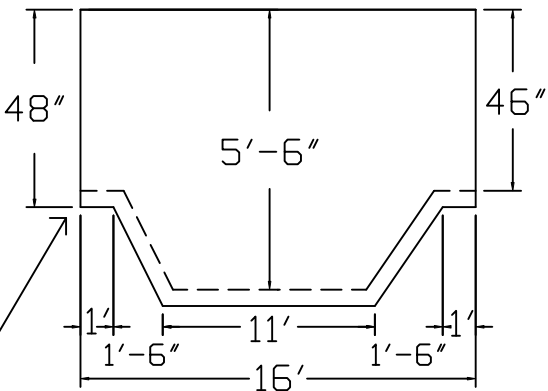

# Fanto Sea Brand Standard Specification

Rectangle

16x32 - New Deep End

4' Wall Height

Top View

End View

Side View

2" Sand Bottom Typical

Corner Detail

90° Square  
 Corner Typical

46" Finished  
 Wall Height

2" Sand Bottom Typical