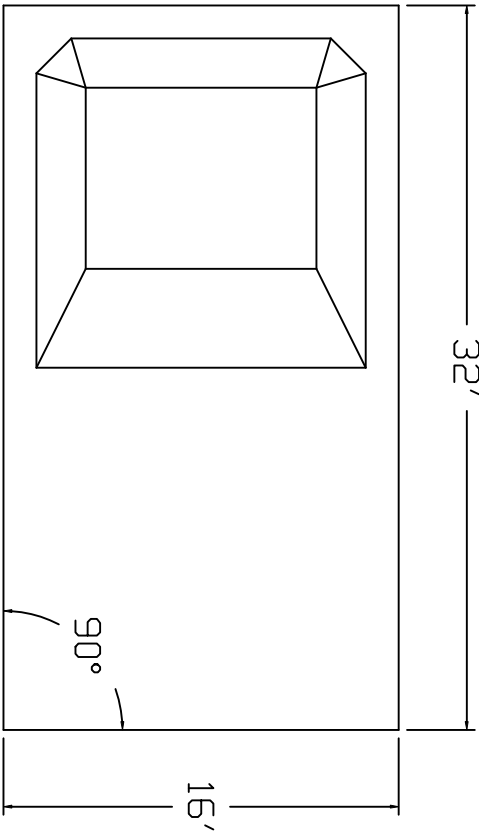

# Fanto Sea Brand Standard Specification

Rectangle

16x32 - New Deep End

4' Wall Height

Top View

End View

Side View

2" Sand Bottom Typical

Corner Detail

90° Square  
 Corner Typical

46" Finished  
 Wall Height

2" Sand Bottom Typical