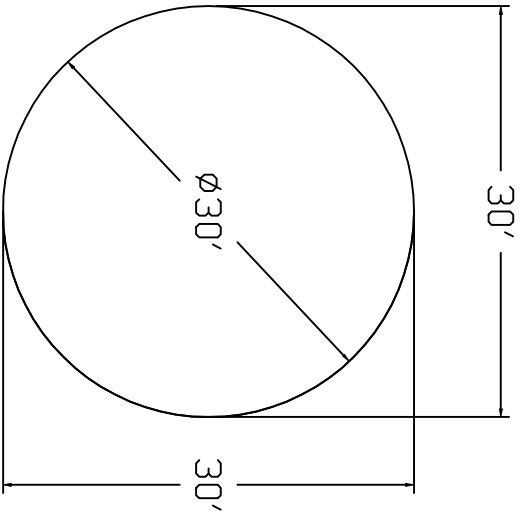

Eternity Brand Standard Specification

Round

30' Flat Bottom

48" or 52" Wall
 Height

Top View

Side View

End View