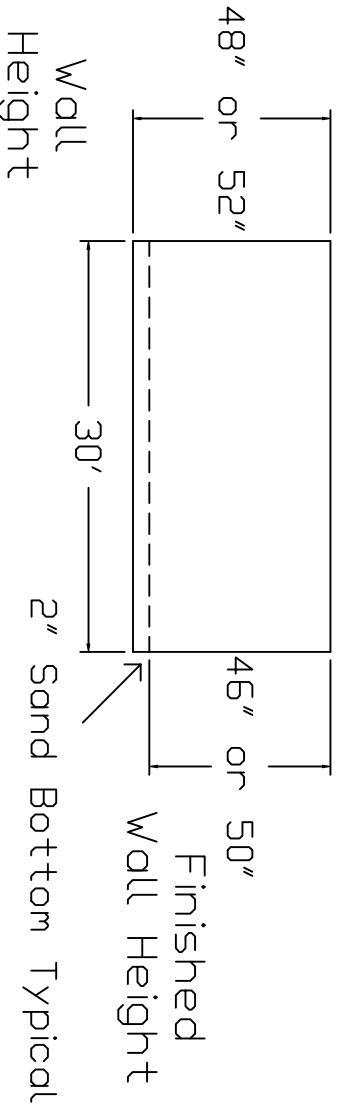

Eternity Brand Standard Specification

Round

30' Flat Bottom

48" or 52" Wall
 Height

Top View

Side View

End View