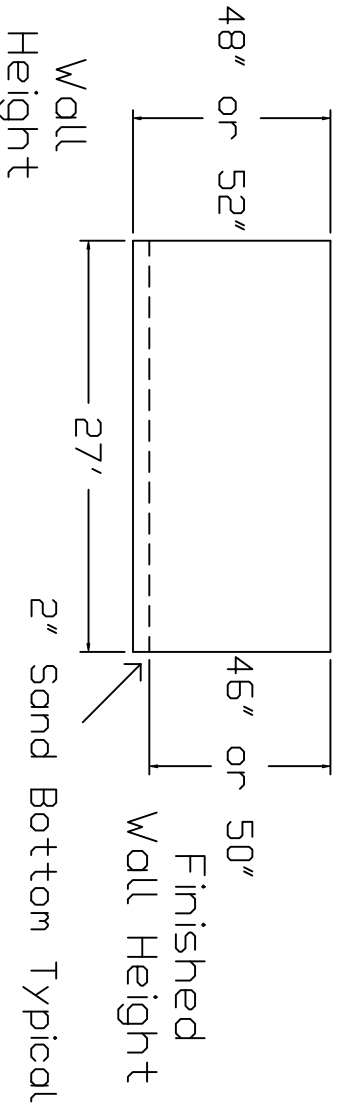

Eternity Brand Standard Specification

Round

27' Flat Bottom

48" or 52" Wall
 Height

Top View

Side View

End View