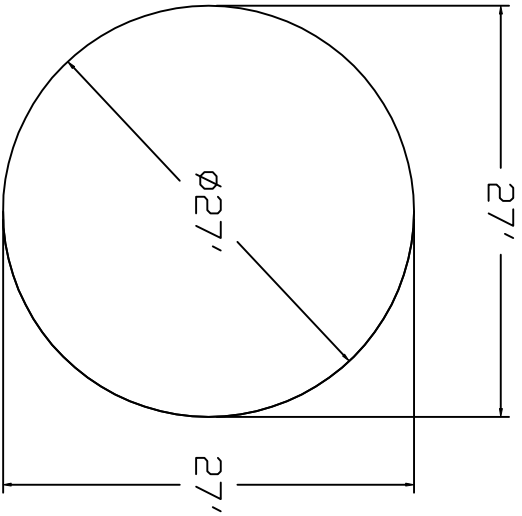

Eternity Brand Standard Specification

Round

27' Flat Bottom

48" or 52" Wall
 Height

Top View

Side View

End View