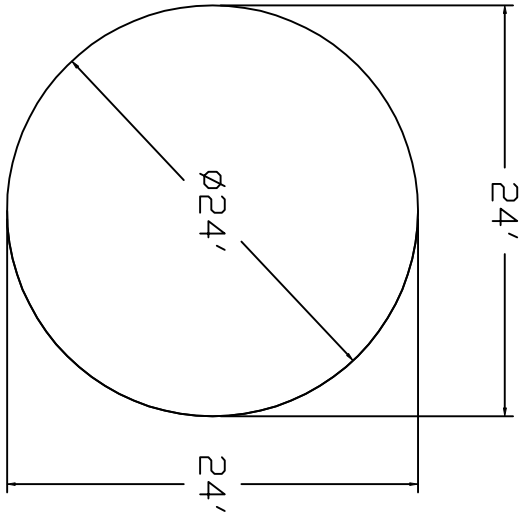

Eternity Brand Standard Specification

Round

24' Flat Bottom

48" or 52" Wall
 Height

Top View

End View

Side View