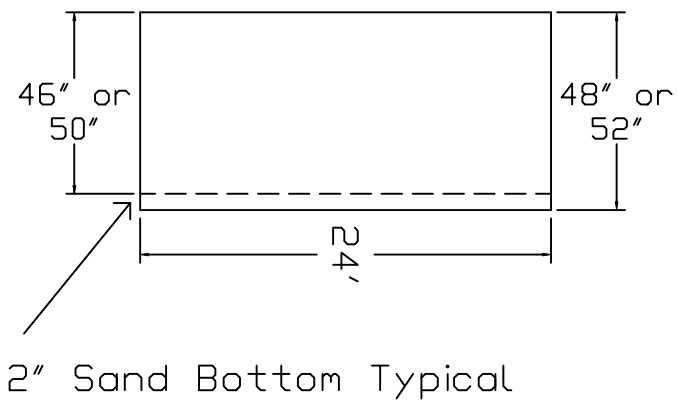

Eternity Brand Standard Specification

Round

24' Flat Bottom

48" or 52" Wall
 Height

Top View

End View

Side View