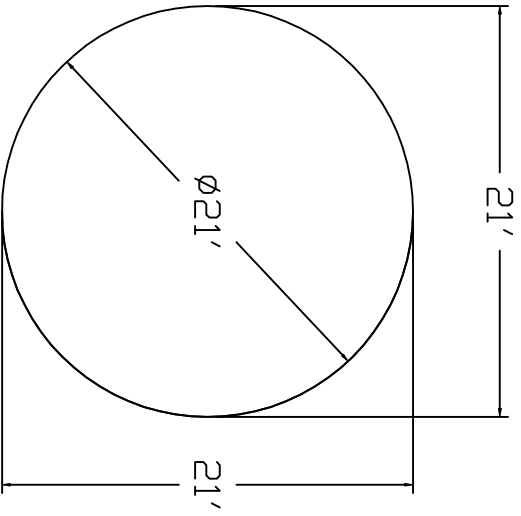

Eternity Brand Standard Specification

Round

21' Flat Bottom

48" or 52" Wall
 Height

Top View

Side View

End View