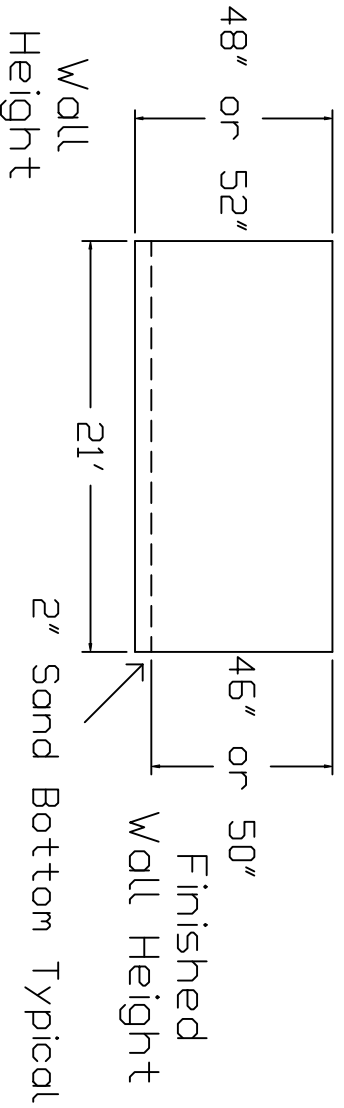

Eternity Brand Standard Specification

Round

21' Flat Bottom

48" or 52" Wall
 Height

Top View

Side View

End View