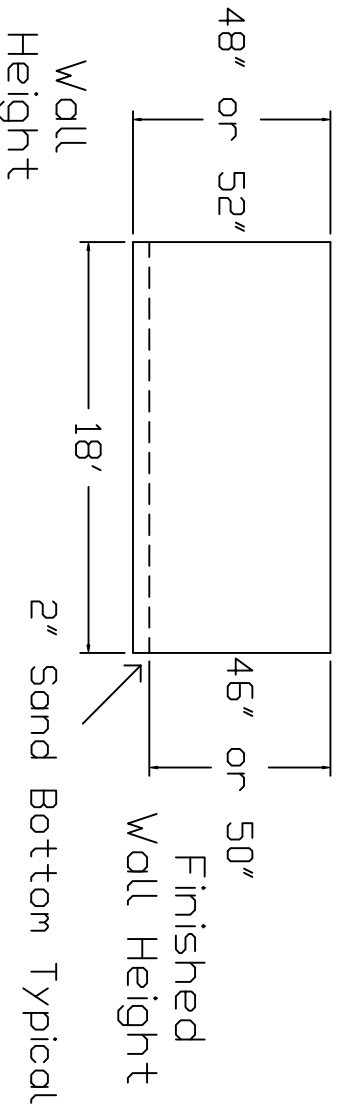

Eternity Brand Standard Specification

Round

18' Flat Bottom

48" or 52" Wall
Height

Top View

Side View

End View