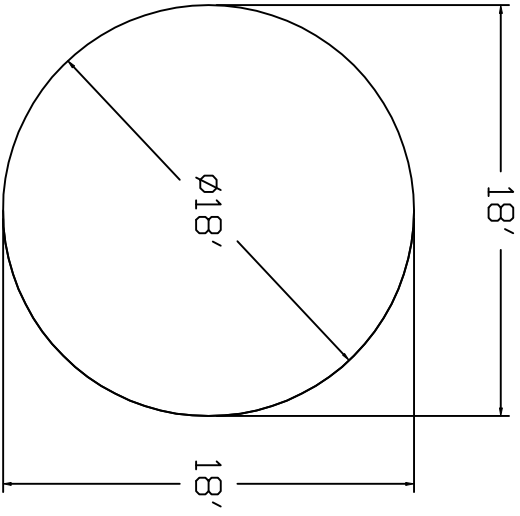

Eternity Brand Standard Specification

Round

18' Flat Bottom

48" or 52" Wall
Height

Top View

Side View

End View