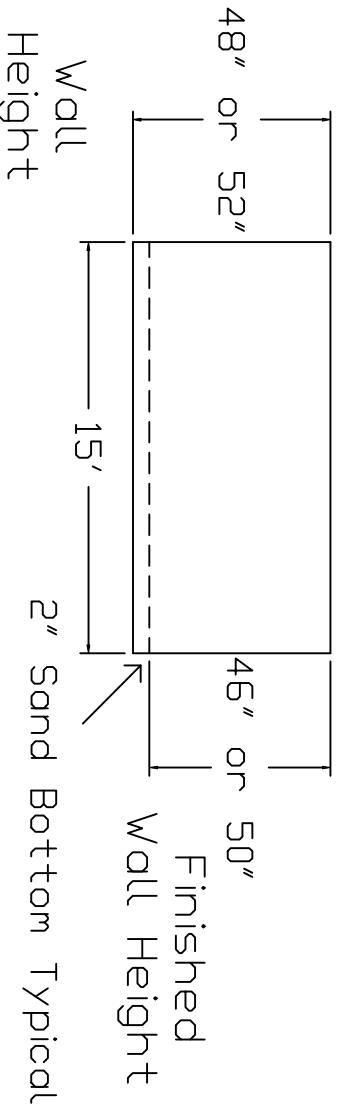

Eternity Brand Standard Specification

Round

15' Flat Bottom

48" or 52" Wall
Height

Top View

Side View

End View