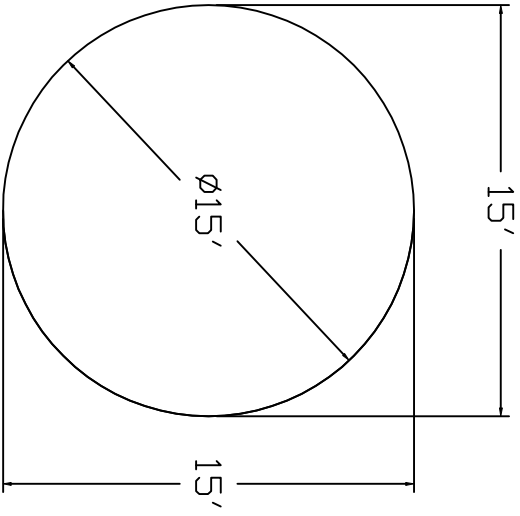

Eternity Brand Standard Specification

Round

15' Flat Bottom

48" or 52" Wall
Height

Top View

Side View

End View