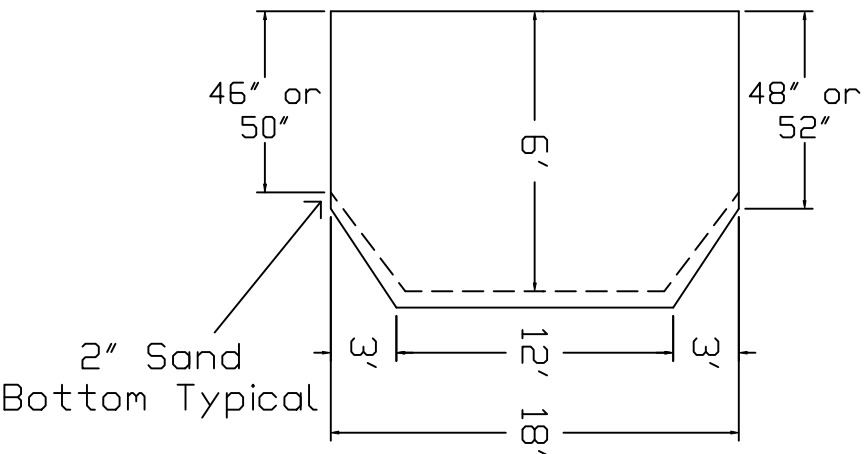

Eternity Brand  
 Standard Specification

Oval

18'x33' 6" Hopper

48" or 52" Wall  
 Height

End View

Side View