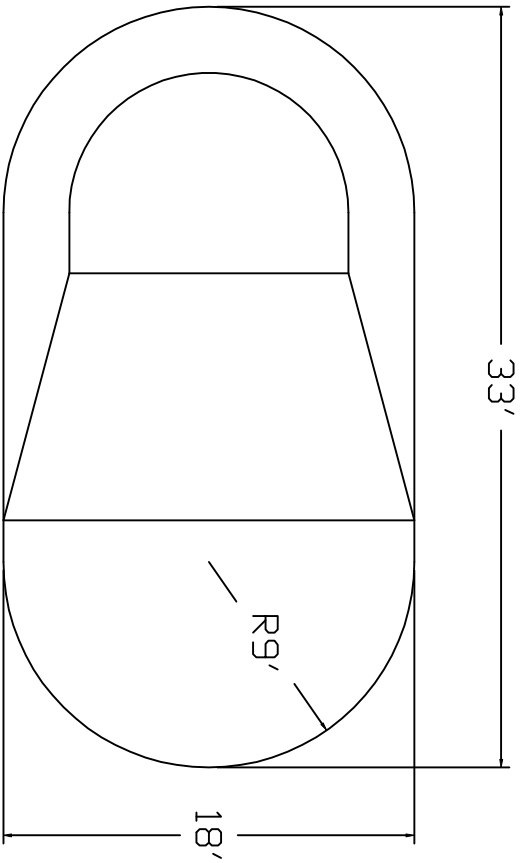

Eternity Brand  
 Standard Specification

Oval

18'x33' 6" Hopper

48" or 52" Wall  
 Height

End View

Side View