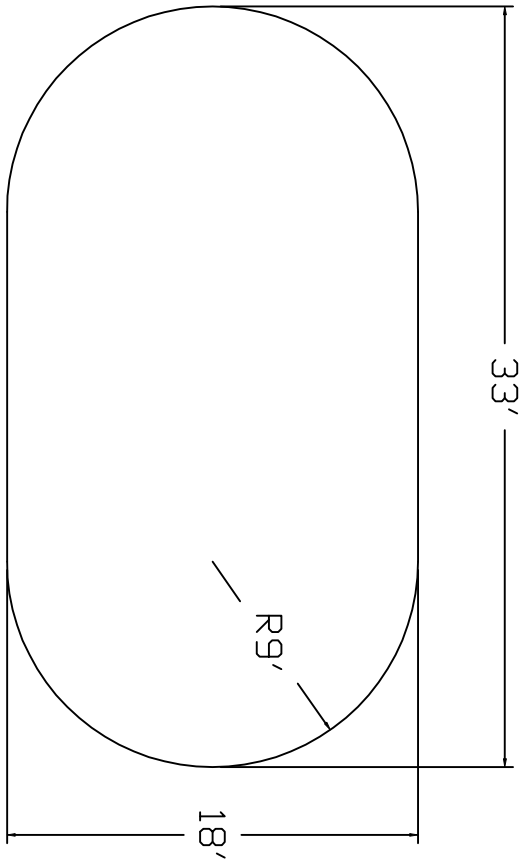

Eternity Brand
 Standard Specification

Oval 18'x33' Flat Bottom 48" or 52" Wall Height

Top View

End View

Side View