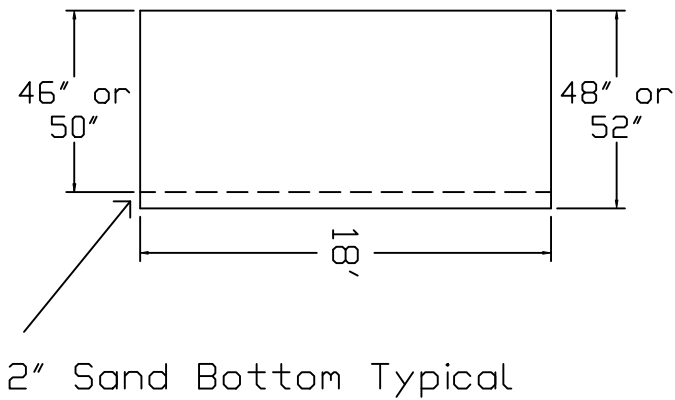

Eternity Brand
 Standard Specification

Oval 18'x33' Flat Bottom 48" or 52" Wall Height

Top View

End View

Side View