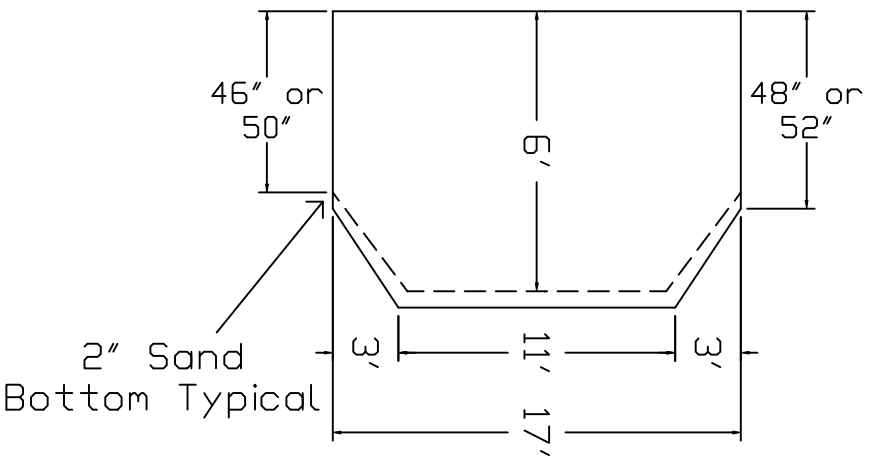

Eternity Brand
 Standard Specification

Oval

17' x 32' - 3 1/2" 6' Hopper

48" or 52" Wall
 Height

Top View

End View

Side View