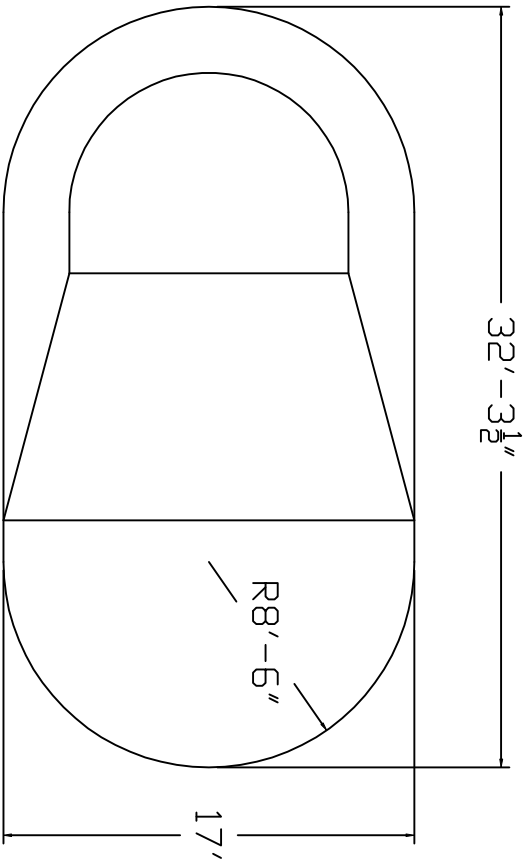

Eternity Brand
 Standard Specification

Oval

17' x 32' - 3 1/2" 6' Hopper

48" or 52" Wall
 Height

Top View

End View

Side View