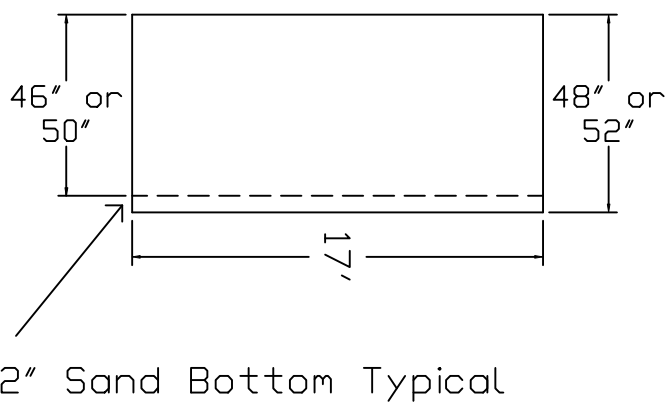

Eternity Brand
 Standard Specification

Oval 17' x 32'-3½" Flat Bottom 48" or 52" Wall Height

Top View

End View

Side View