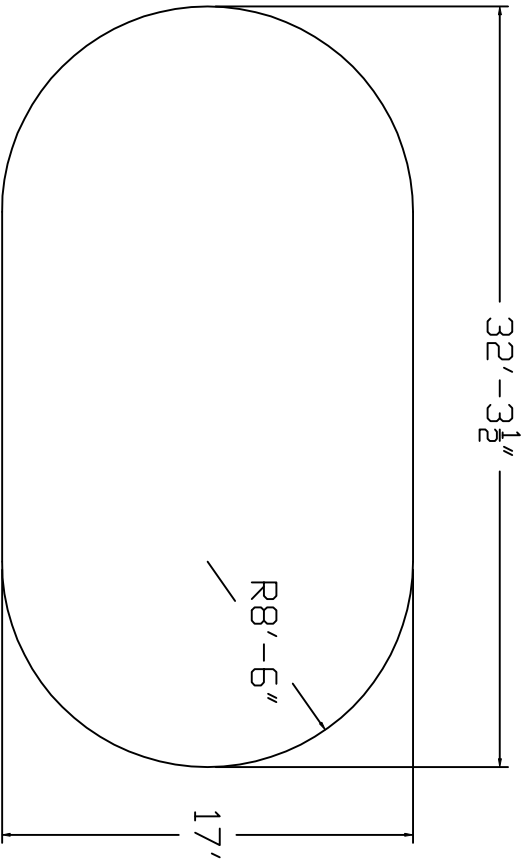

Eternity Brand
 Standard Specification

Oval 17' x 32'-3½" Flat Bottom 48" or 52" Wall Height

Top View

End View

Side View