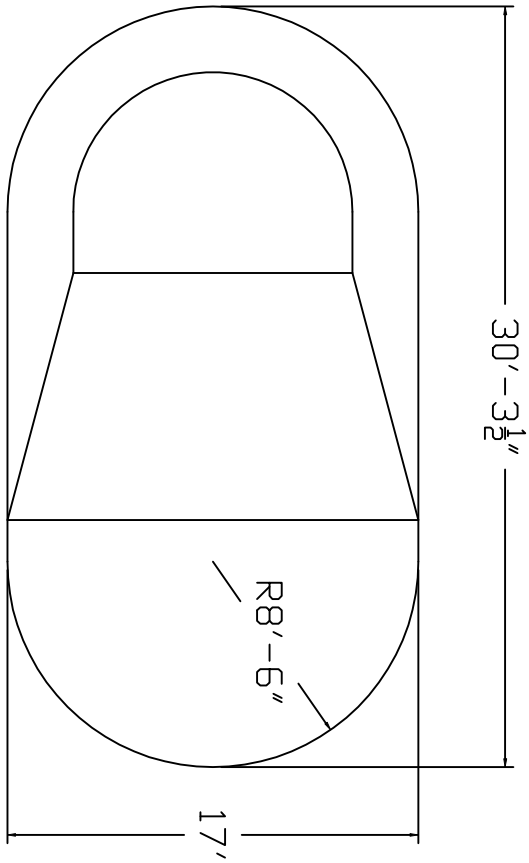

Eternity Brand Standard Specification

Oval

17' x 30' - 3 1/2" 6' Hopper

48" or 52" Wall Height

Top View

End View

Side View