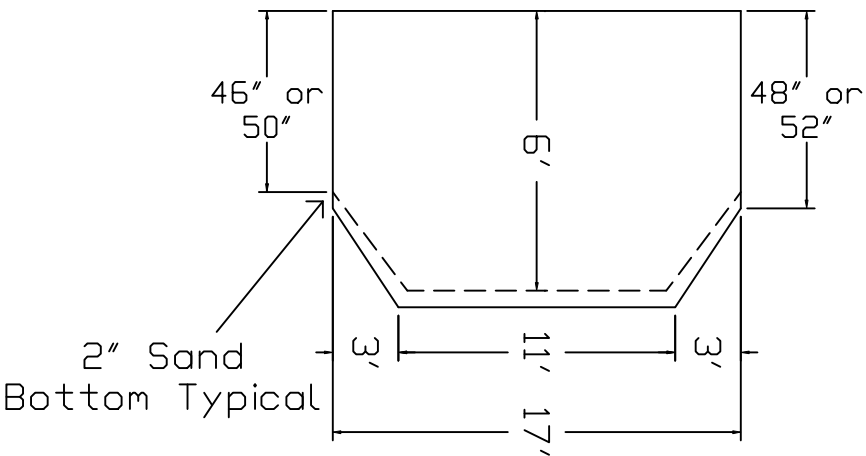

Eternity Brand Standard Specification

Oval

17' x 30' - 3 1/2" 6' Hopper

48" or 52" Wall Height

Top View

End View

Side View