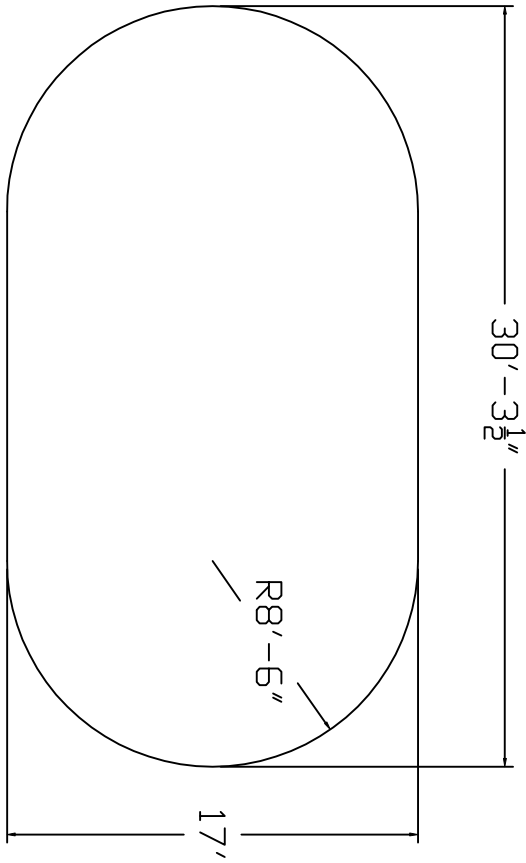

Eternity Brand
 Standard Specification

Oval

17' x 30' - 3 1/2" Flat Bottom

48" or 52" Wall
 Height

Top View

End View

Side View