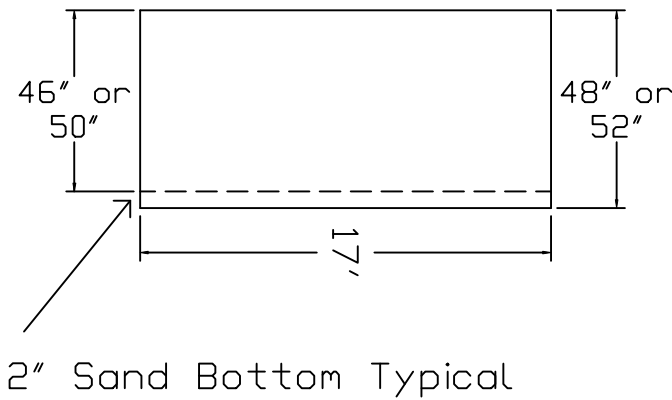

Eternity Brand
 Standard Specification

Oval

17' x 30' - 3 1/2" Flat Bottom

48" or 52" Wall
 Height

Top View

End View

Side View