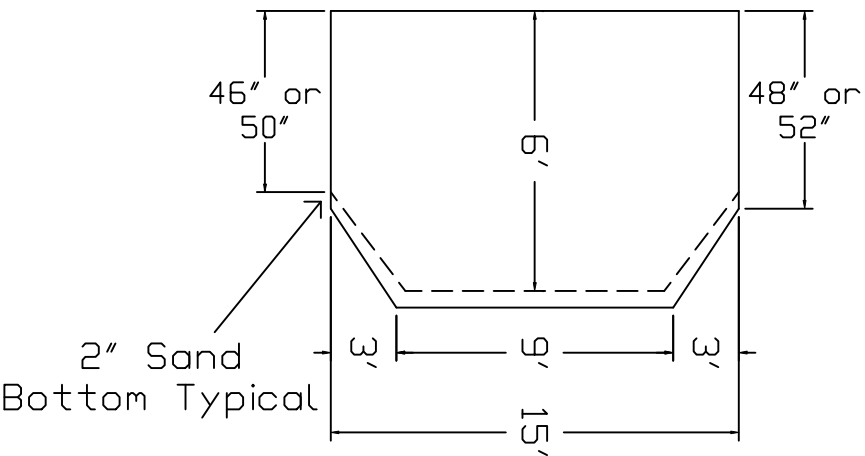

Eternity Brand
 Standard Specification

Oval

15'x30' 6' Hopper

48" or 52" Wall
 Height

End View

Side View