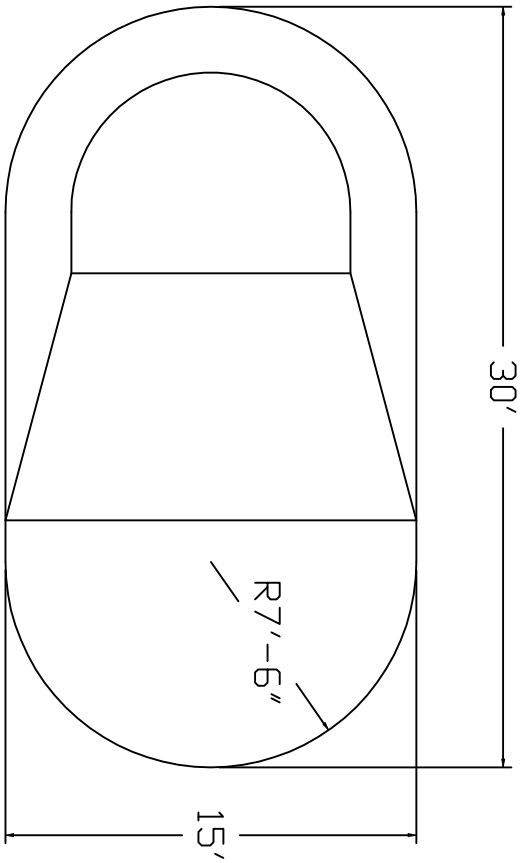

Eternity Brand
 Standard Specification

Oval

15'x30' 6' Hopper

48" or 52" Wall
 Height

End View

Side View