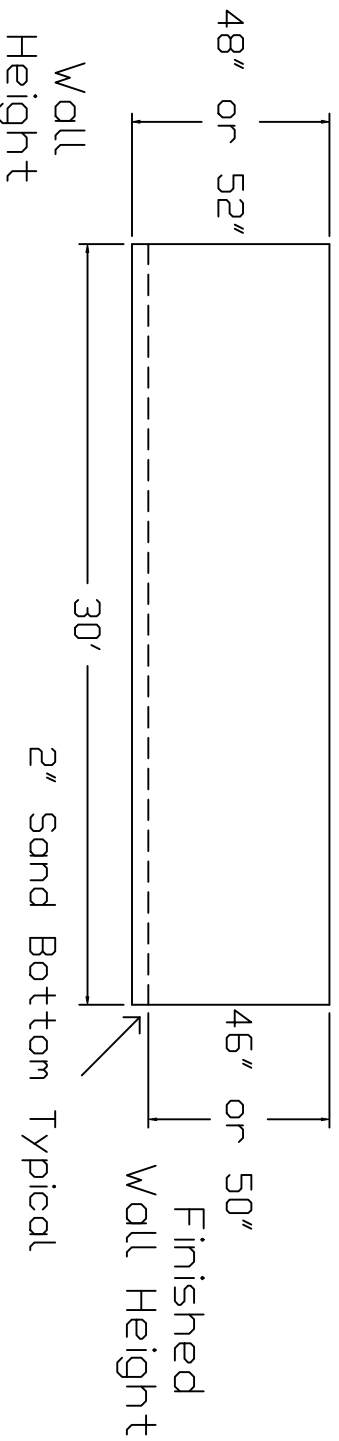

Eternity Brand  
 Standard Specification

Oval

15'x30' Flat Bottom

48" or 52" Wall  
 Height

Side View

End View