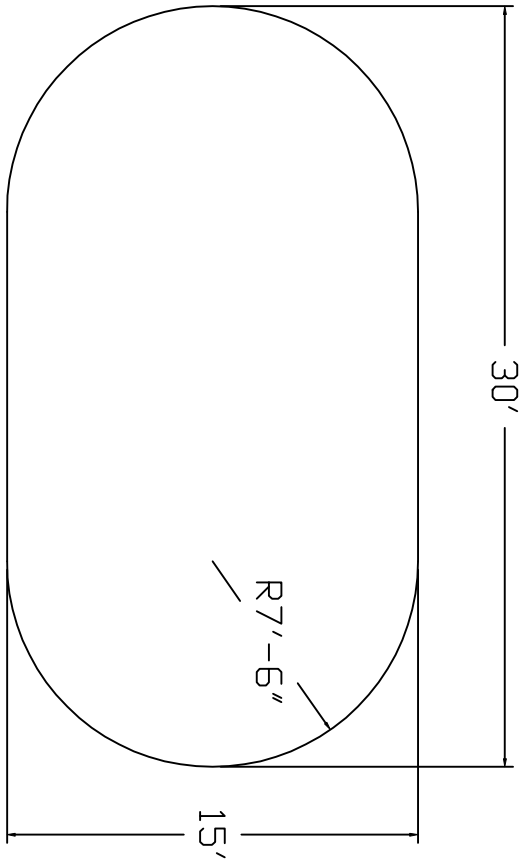

Eternity Brand  
 Standard Specification

Oval

15'x30' Flat Bottom

48" or 52" Wall  
 Height

Side View

End View