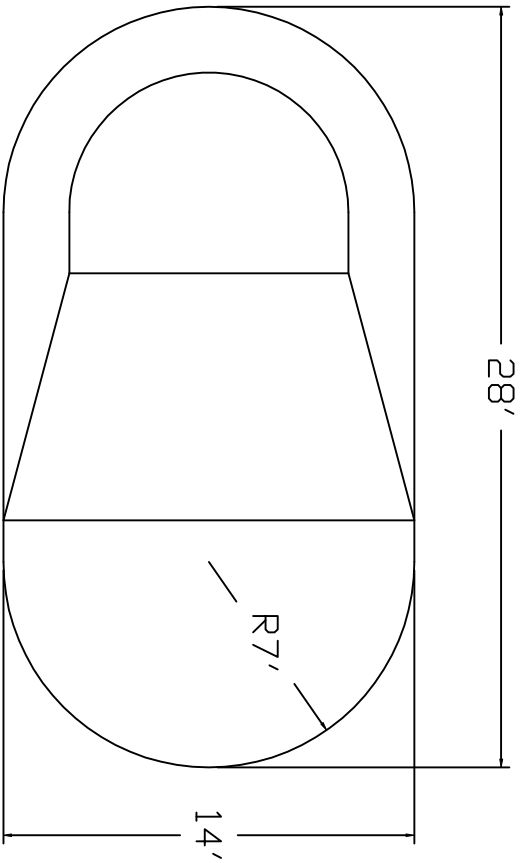

Eternity Brand
 Standard Specification

Oval

14'x28' 6" Hopper

48" or 52" Wall
 Height

Top View

End View

Side View