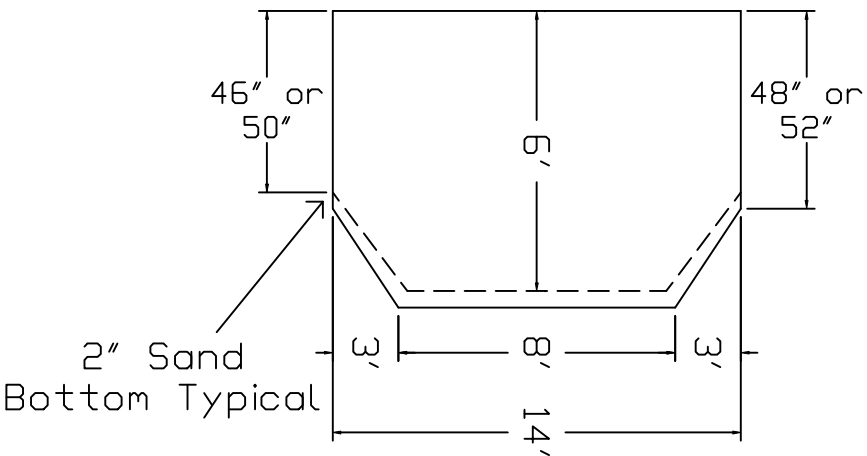

Eternity Brand
 Standard Specification

Oval

14'x28' 6" Hopper

48" or 52" Wall
 Height

Top View

End View

Side View