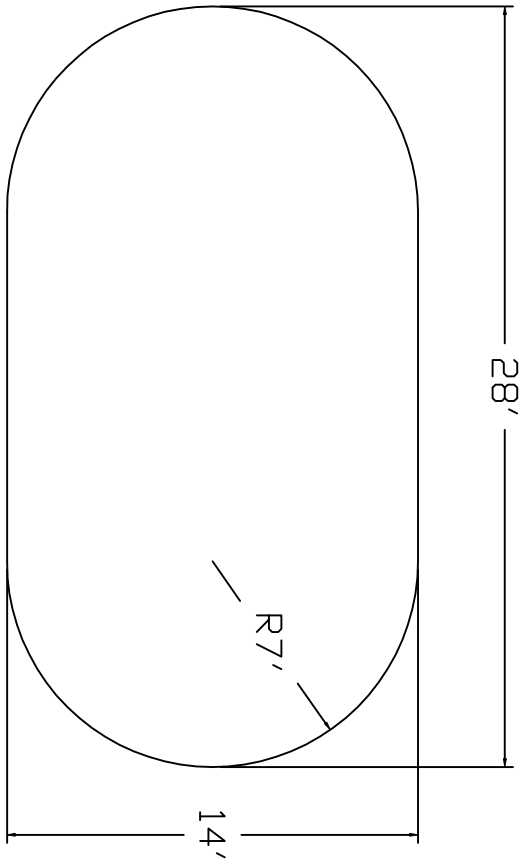

Eternity Brand  
 Standard Specification

Oval

14'x28' Flat Bottom

48" or 52" Wall  
 Height

Side View

End View