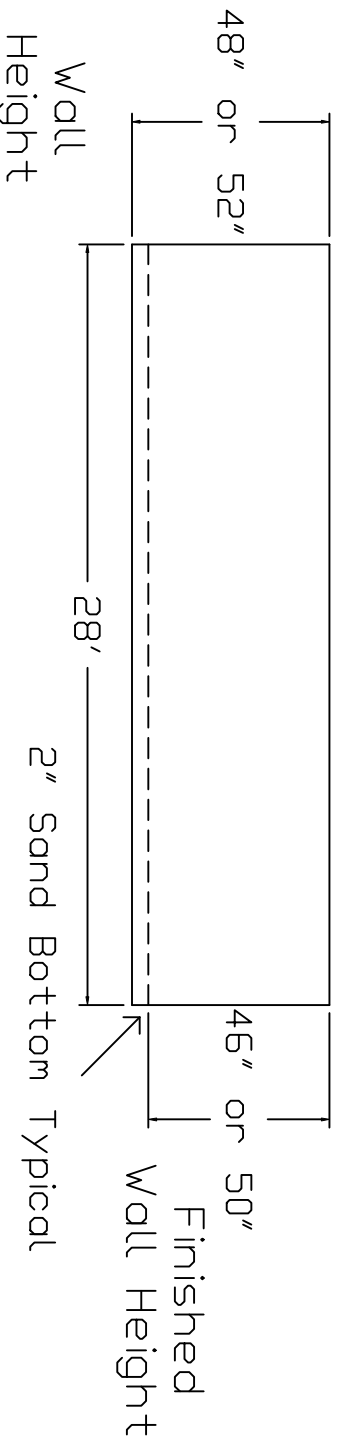

Eternity Brand  
 Standard Specification

Oval

14'x28' Flat Bottom

48" or 52" Wall  
 Height

Side View

End View