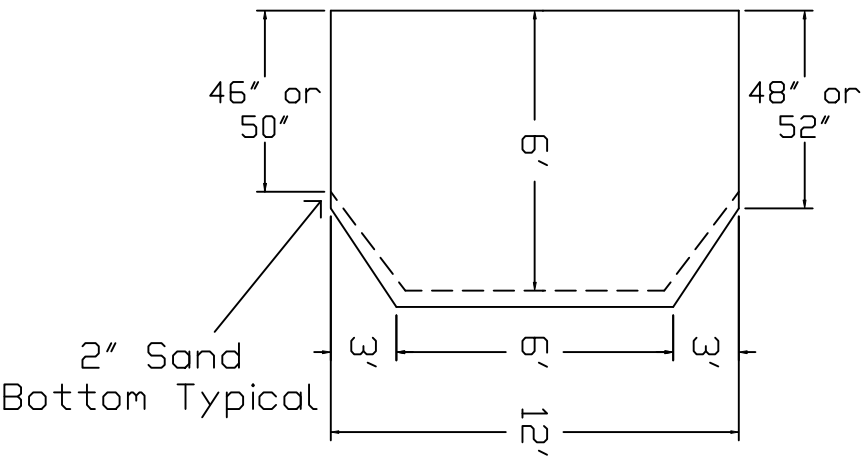

Eternity Brand  
 Standard Specification

Oval

12'x28'-2" 6' Hopper

48" or 52" Wall  
 Height

Top View

End View

Side View