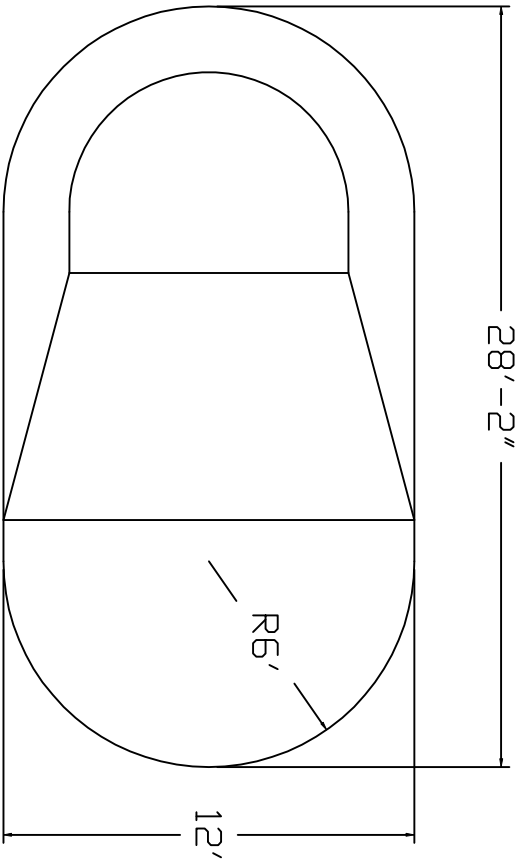

Eternity Brand  
 Standard Specification

Oval

12'x28'-2" 6' Hopper

48" or 52" Wall  
 Height

Top View

End View

Side View