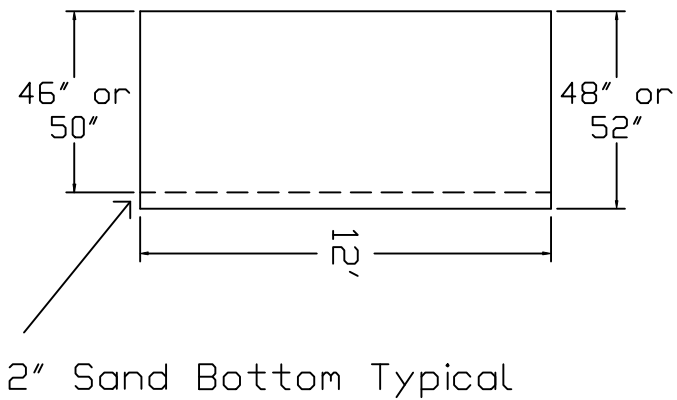

Eternity Brand
 Standard Specification

Oval 12' x 28'-2" Flat Bottom 48" or 52" Wall Height

Top View

End View

Side View