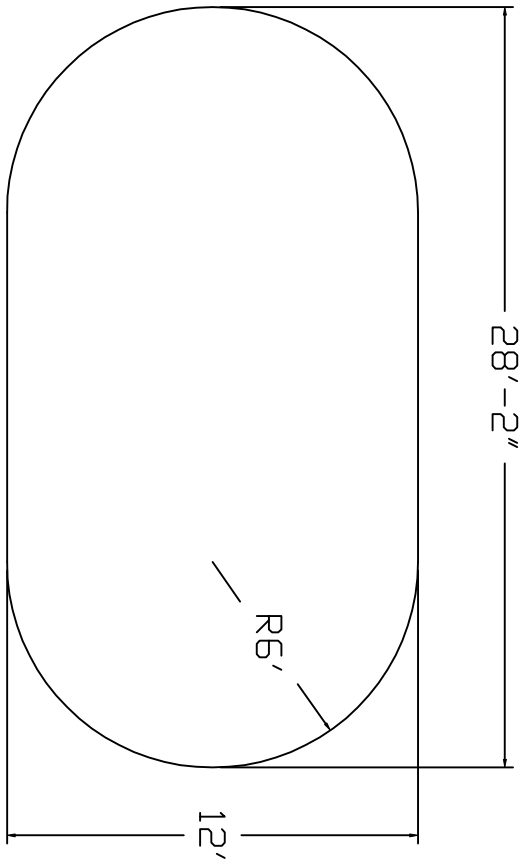

Eternity Brand
 Standard Specification

Oval 12' x 28'-2" Flat Bottom 48" or 52" Wall Height

Top View

End View

Side View