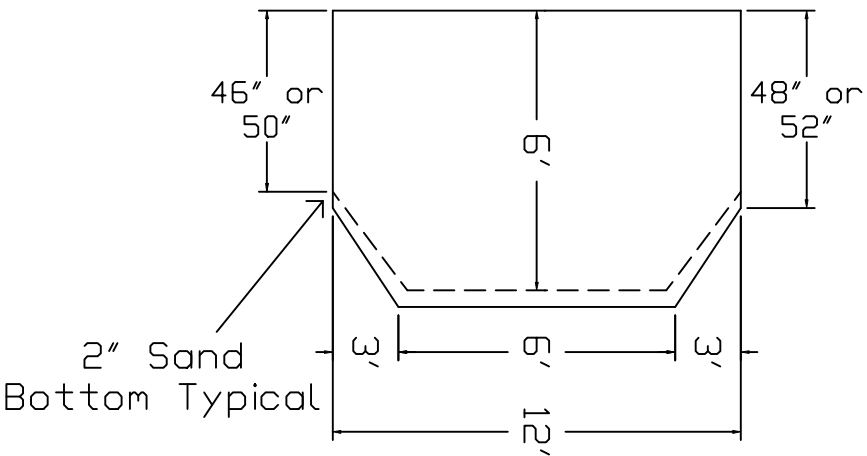

Eternity Brand
Standard Specification

Oval

12'x24'-2" 6' Hopper

48" or 52" Wall
Height

Top View

End View

Side View