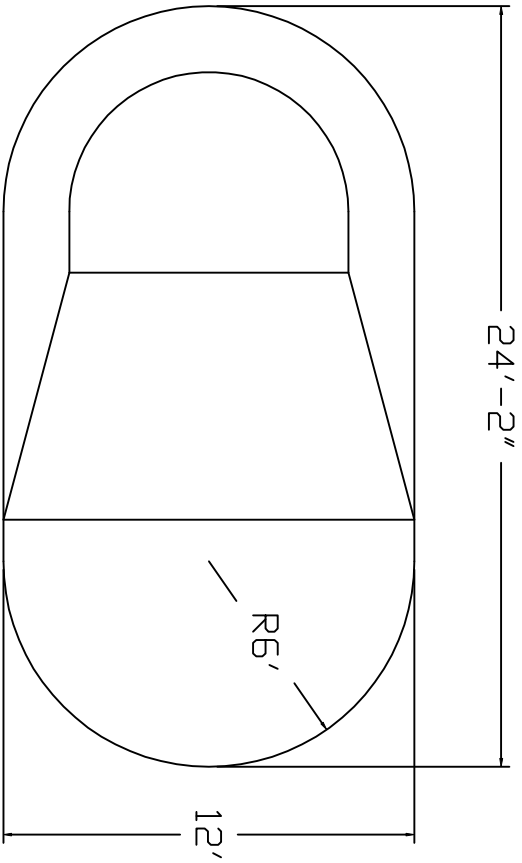

Eternity Brand
Standard Specification

Oval

12'x24'-2" 6' Hopper

48" or 52" Wall
Height

Top View

End View

Side View