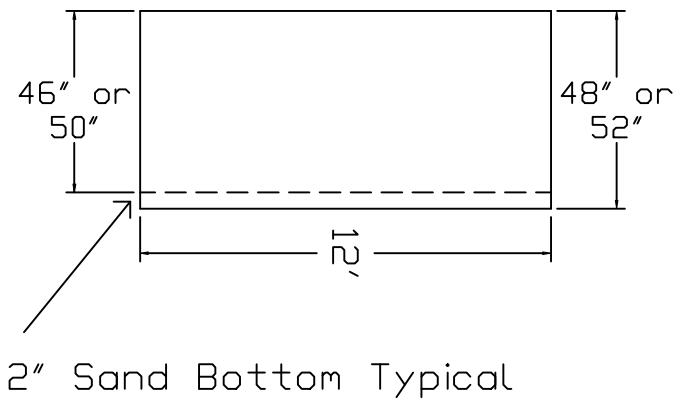

Eternity Brand
 Standard Specification

Oval 12' x 24'-2" Flat Bottom 48" or 52" Wall Height

Top View

End View

Side View