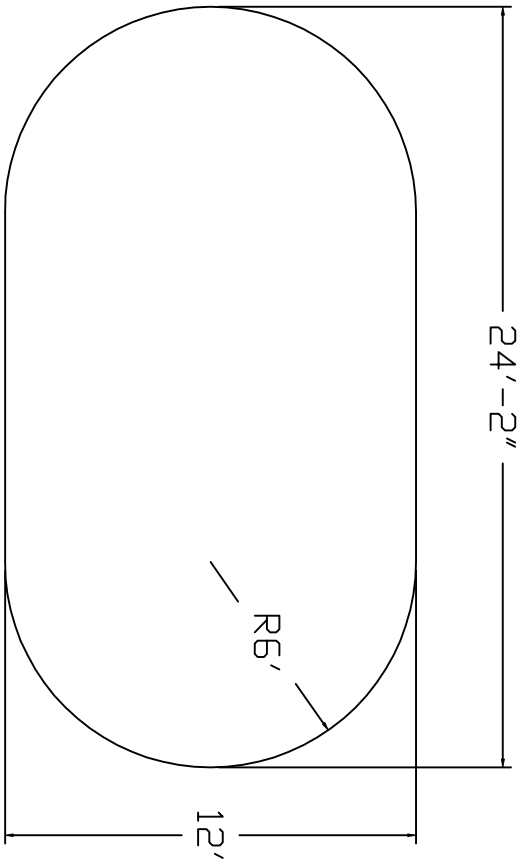

Eternity Brand
 Standard Specification

Oval 12' x 24'-2" Flat Bottom 48" or 52" Wall Height

Top View

End View

Side View