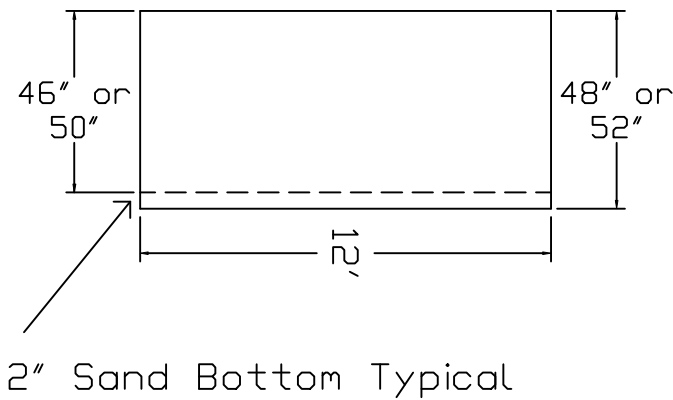

Eternity Brand
 Standard Specification

Oval 12'x18'-2" Flat Bottom 48" or 52" Wall Height

Top View

End View

Side View