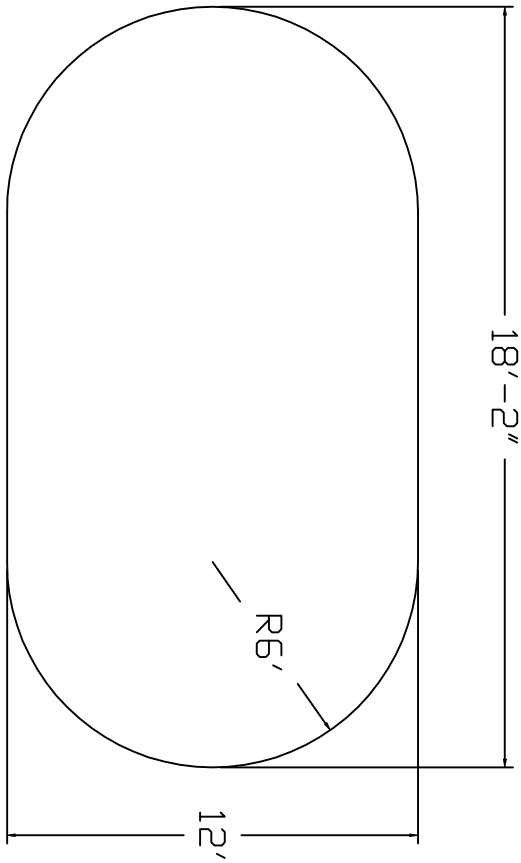

Eternity Brand
 Standard Specification

Oval 12'x18'-2" Flat Bottom 48" or 52" Wall Height

Top View

End View

Side View