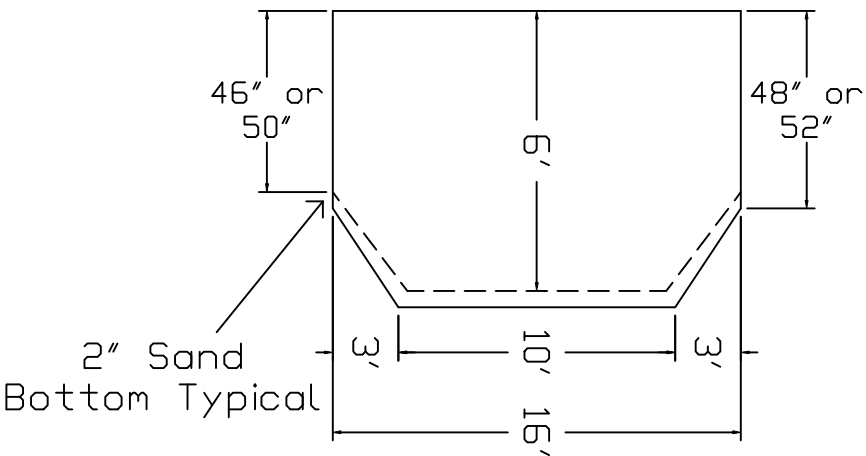

Eternity Brand Standard Specification

Kidney Right

16'x18'-2"x32'-1"
6' Hopper

48" or 52" Wall
Height

Top View

End View

Side View