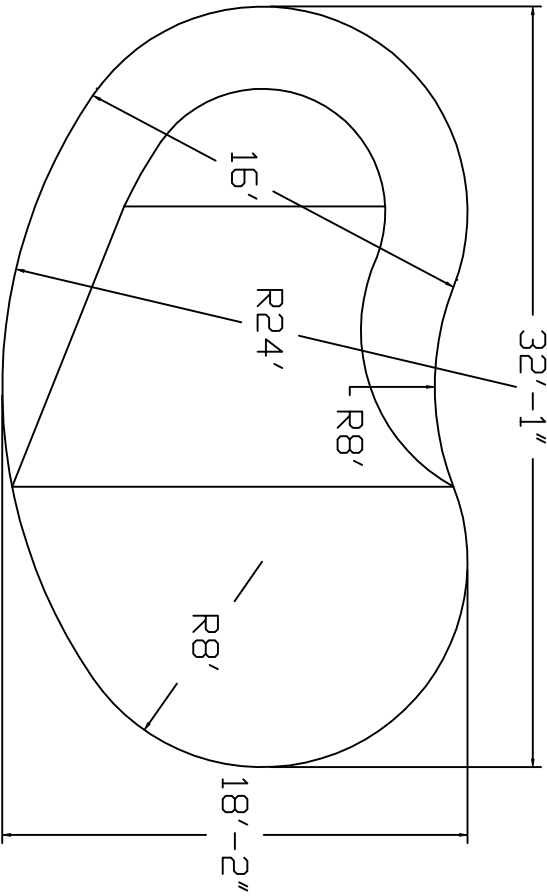

Eternity Brand Standard Specification

Kidney Right

16'x18'-2"x32'-1"
6' Hopper

48" or 52" Wall
Height

Top View

End View

Side View