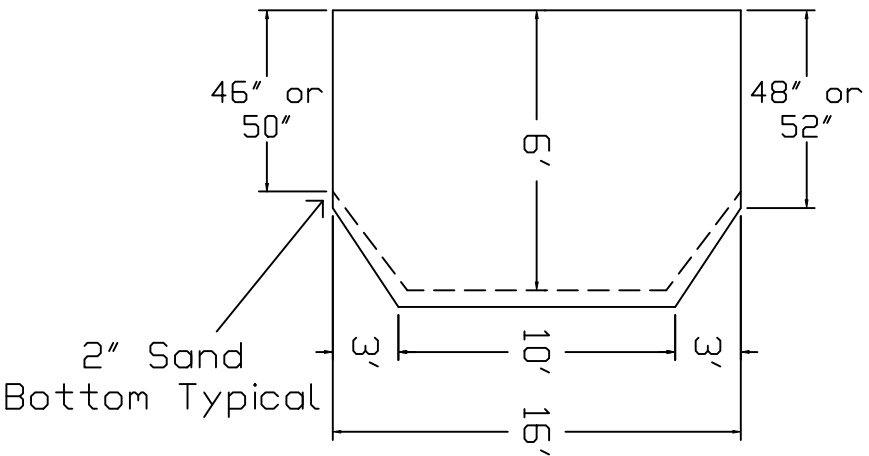

Eternity Brand
Standard Specification

Kidney Left

16'x18'-2"x32'-1"
6' Hopper

48" or 52" Wall
Height

Top View

End View

Side View