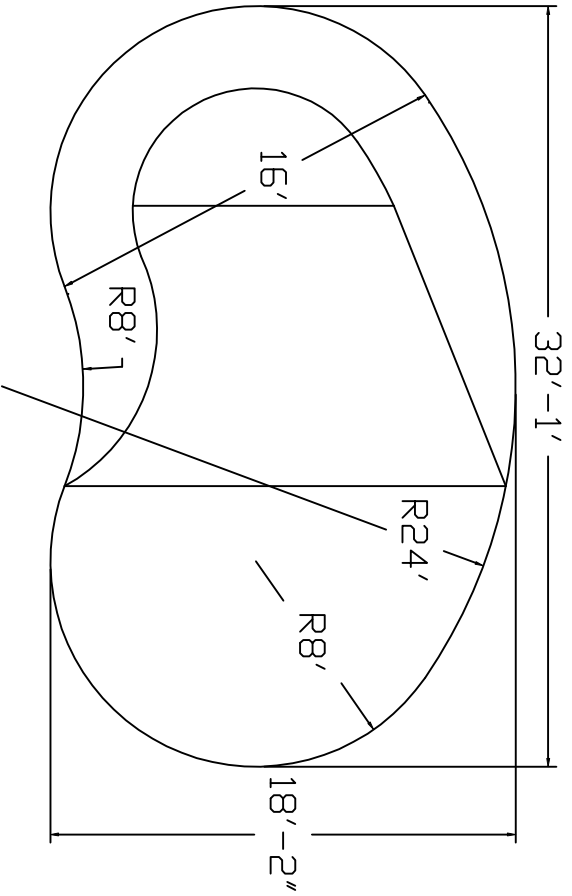

Eternity Brand
Standard Specification

Kidney Left

16'x18'-2"x32'-1"
6' Hopper

48" or 52" Wall
Height

Top View

End View

Side View