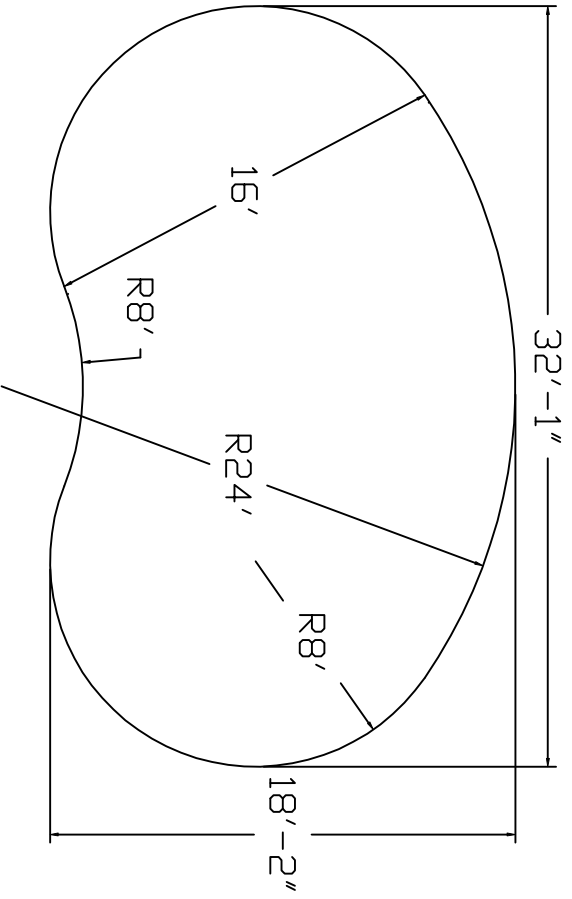

Eternity Brand
Standard Specification

Kidney
16'x18'-2"x32'-1" Flat Bottom
48" or 52" Wall Height

Top View

End View

Side View