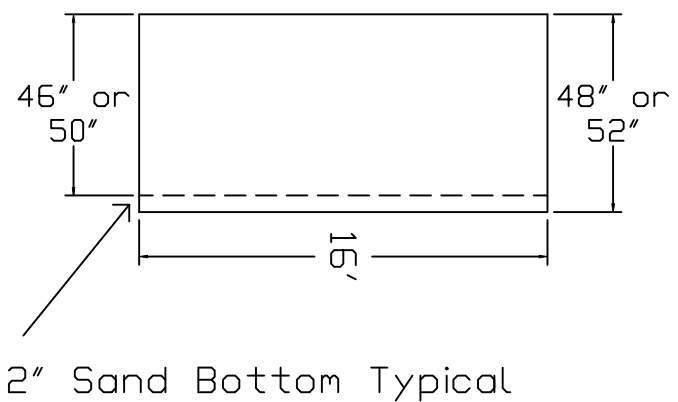

Eternity Brand
Standard Specification

Kidney
16'x18'-2"x32'-1" Flat Bottom
48" or 52" Wall Height

Top View

End View

Side View