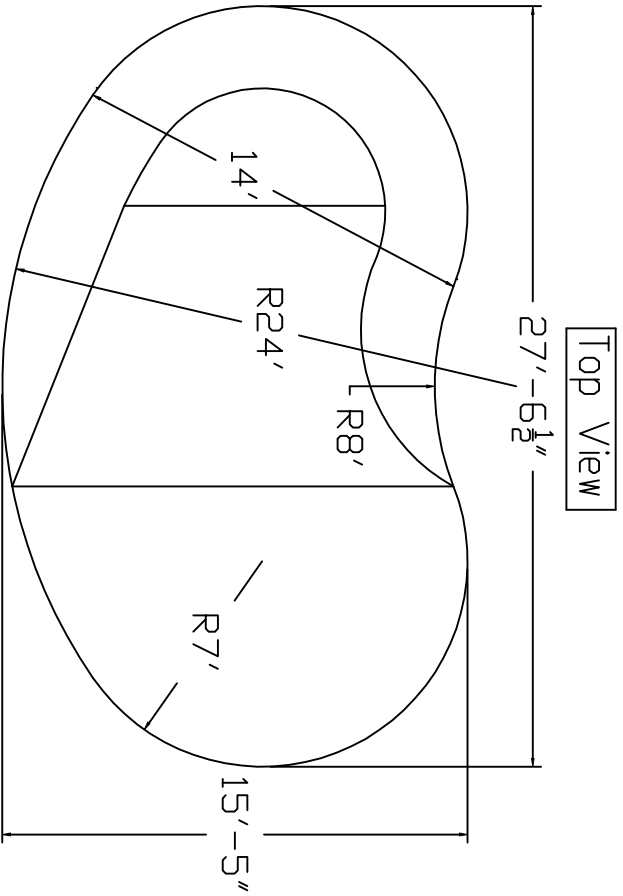

Eternity Brand Standard Specification

Kidney Right

14'x15'-5"x27'-7"
 6' Hopper

48" or 52" Wall
 Height

Side View

End View