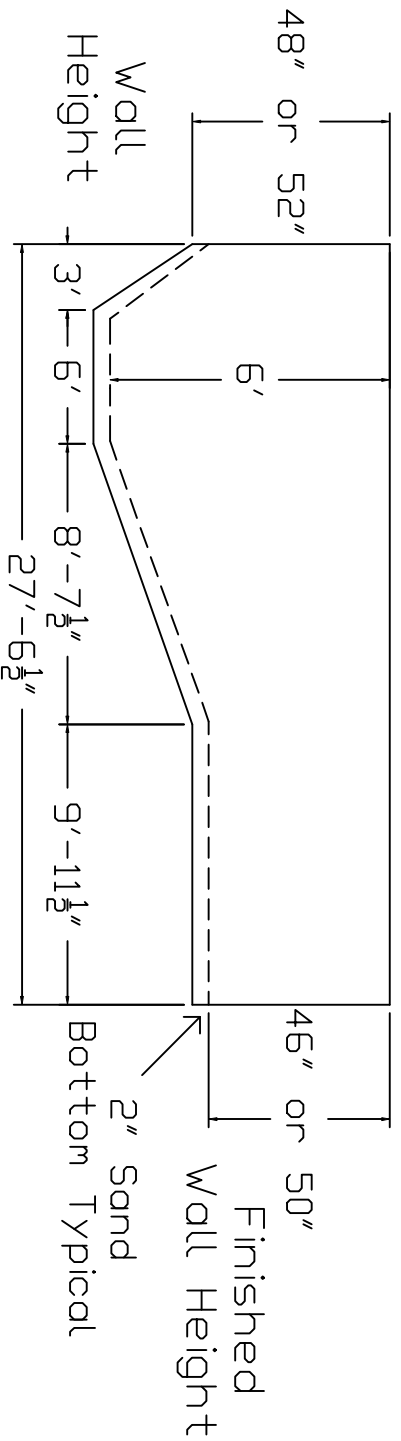

Eternity Brand Standard Specification

Kidney Right

14'x15'-5"x27'-7"
 6' Hopper

48" or 52" Wall
 Height

Side View

End View