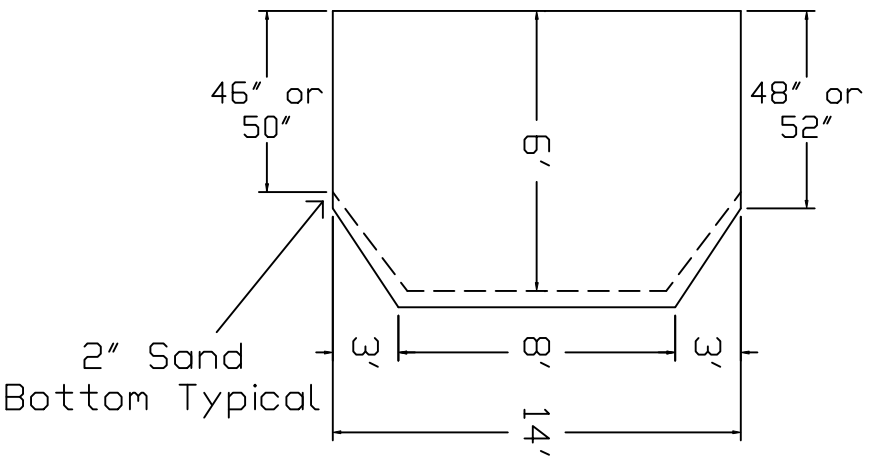

Eternity Brand Standard Specification

Kidney Left

14'x15'-5"x27'-7"
6' Hopper

48" or 52" Wall
Height

Top View

End View

Side View