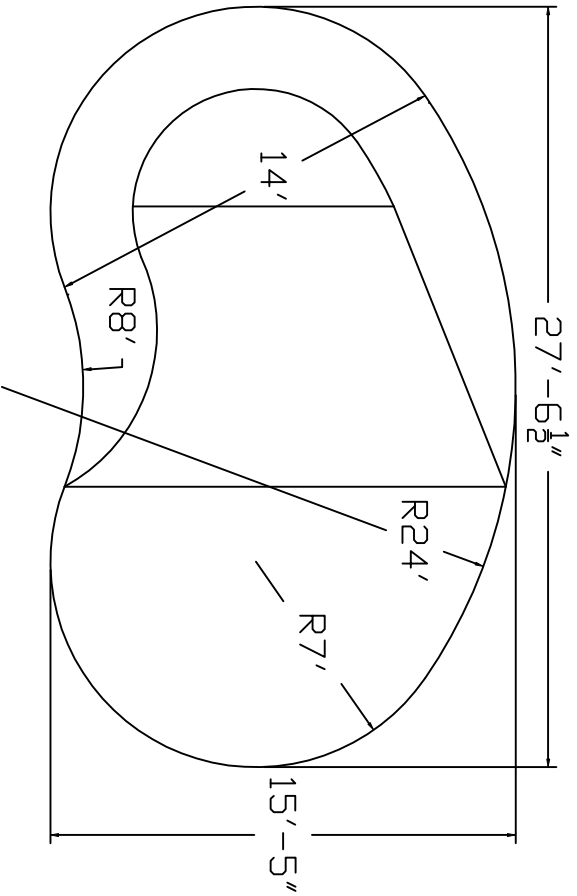

Eternity Brand Standard Specification

Kidney Left

14'x15'-5"x27'-7"
6' Hopper

48" or 52" Wall
Height

Top View

End View

Side View