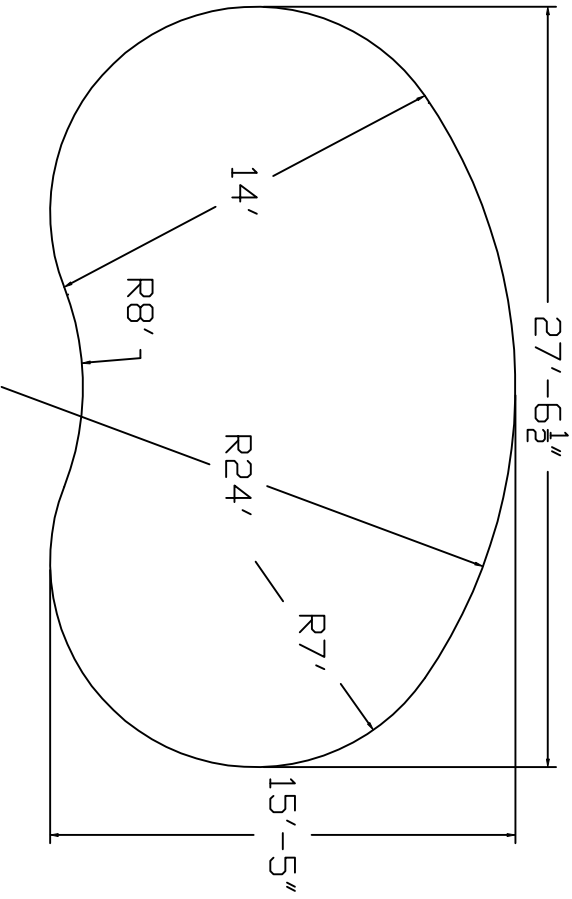

# Eternity Brand Standard Specification

Kidney 14'x15'-5"x27'-7" Flat 48" or 52" Wall  
Bottom Height

**Top View**

**End View**

**Side View**