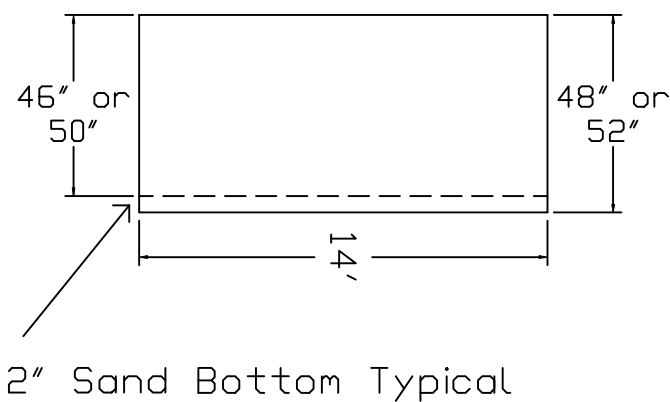

# Eternity Brand Standard Specification

Kidney 14'x15'-5"x27'-7" Flat 48" or 52" Wall  
Bottom Height

**Top View**

**End View**

**Side View**