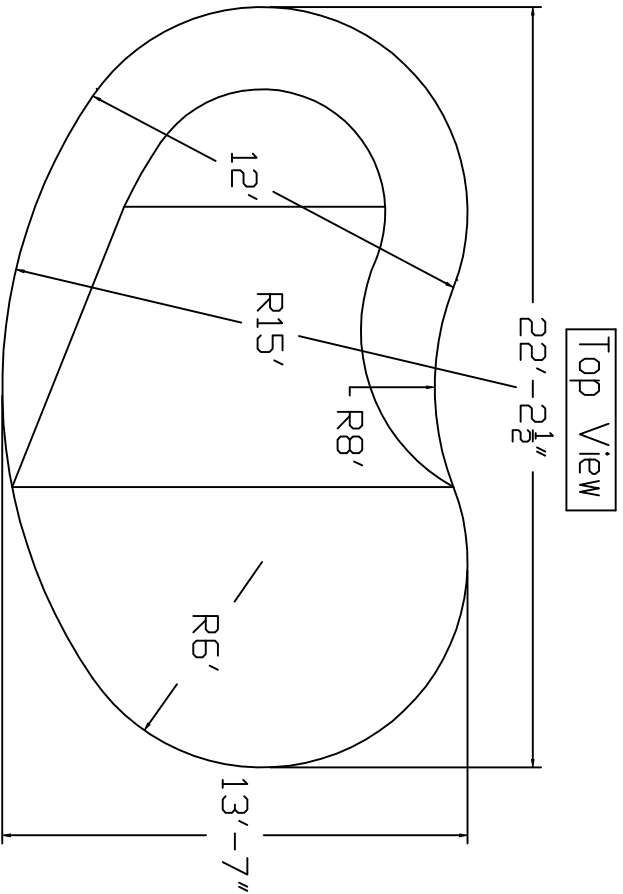

Eternity Brand
 Standard Specification

Kidney Right

12'x13'-7"x22'-3"
 6' Hopper

48" or 52" Wall
 Height

Side View

End View