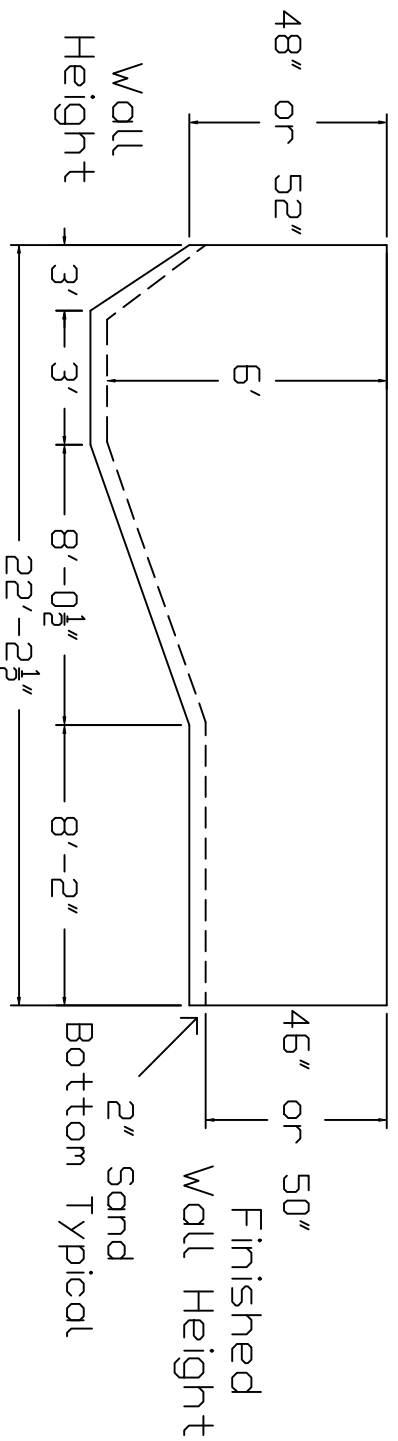

Eternity Brand
 Standard Specification

Kidney Right

12'x13'-7"x22'-3"
 6' Hopper

48" or 52" Wall
 Height

Side View

End View