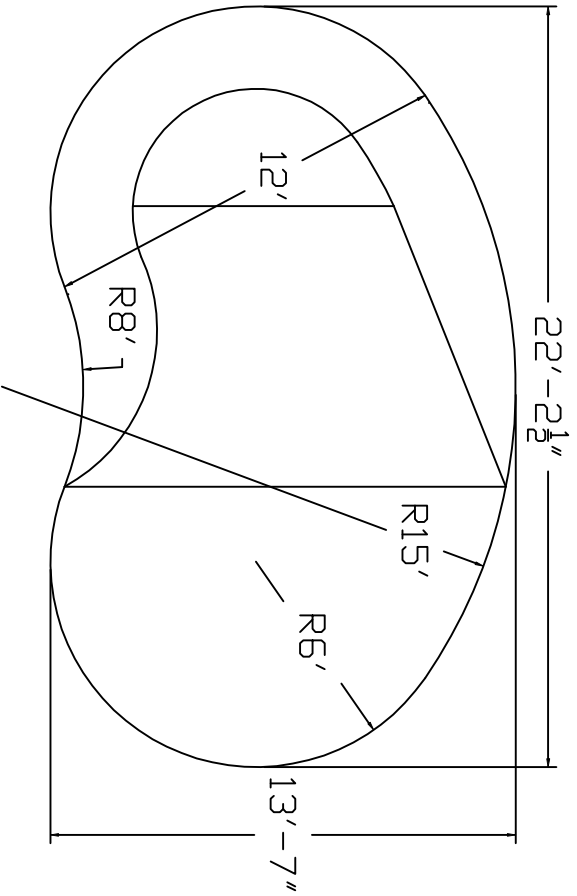

Eternity Brand
 Standard Specification

Kidney Left

12'x13'-7"x22'-3"
 6' Hopper

48" or 52" Wall
 Height

Top View

End View

Side View