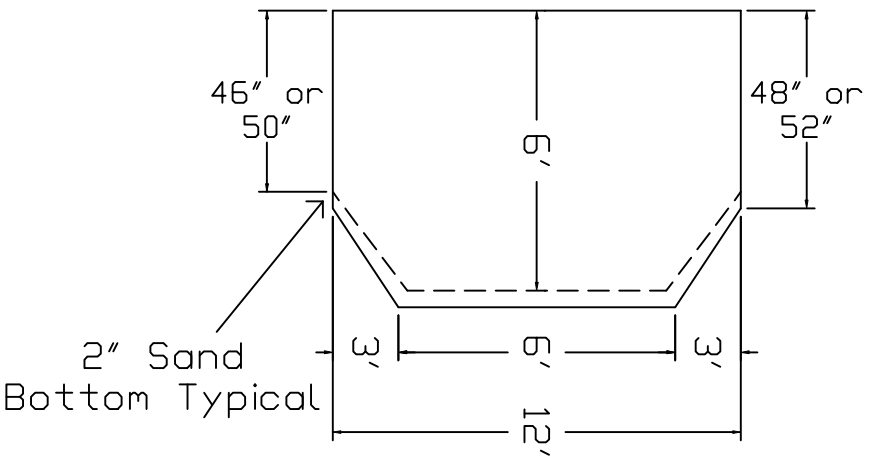

Eternity Brand
 Standard Specification

Kidney Left

12'x13'-7"x22'-3"
 6' Hopper

48" or 52" Wall
 Height

Top View

End View

Side View