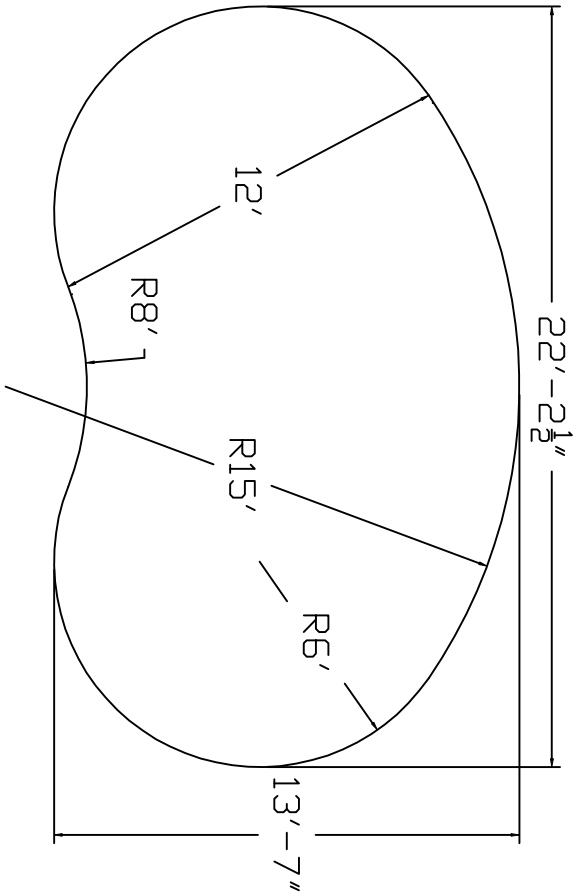

Eternity Brand  
 Standard Specification

Kidney 12'x13'-7"x22'-3" Flat Bottom 48" or 52" Wall Height

Top View

End View

Side View