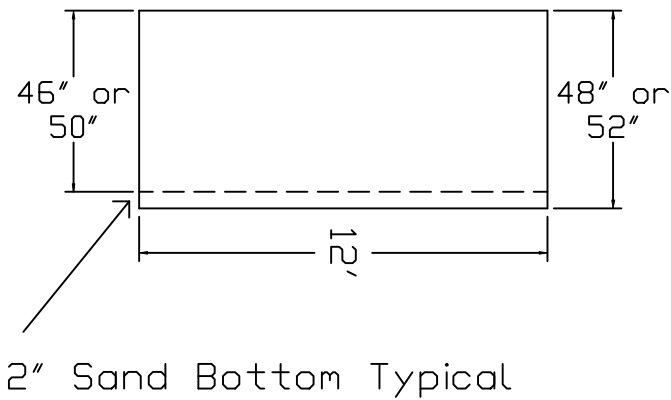

Eternity Brand  
 Standard Specification

Kidney 12'x13'-7"x22'-3" Flat Bottom 48" or 52" Wall Height

Top View

End View

Side View