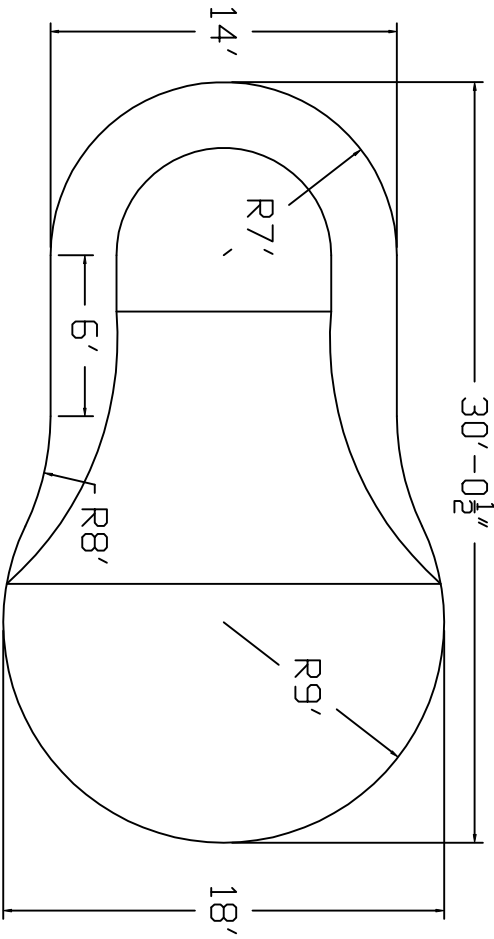

Eternity Brand Standard Specification

Key

14'x18'x30'-1" 6' Hopper

48" or 52" Wall
Height

Top View

End View

Side View