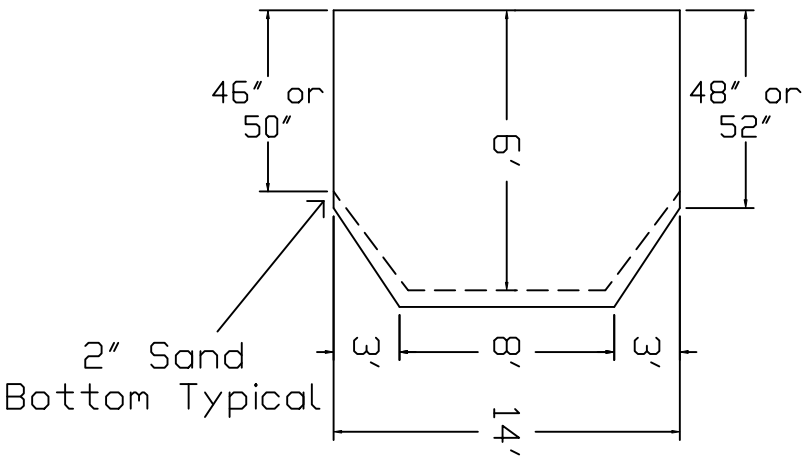

Eternity Brand Standard Specification

Key

14'x18'x30'-1" 6' Hopper

48" or 52" Wall
Height

Top View

End View

Side View