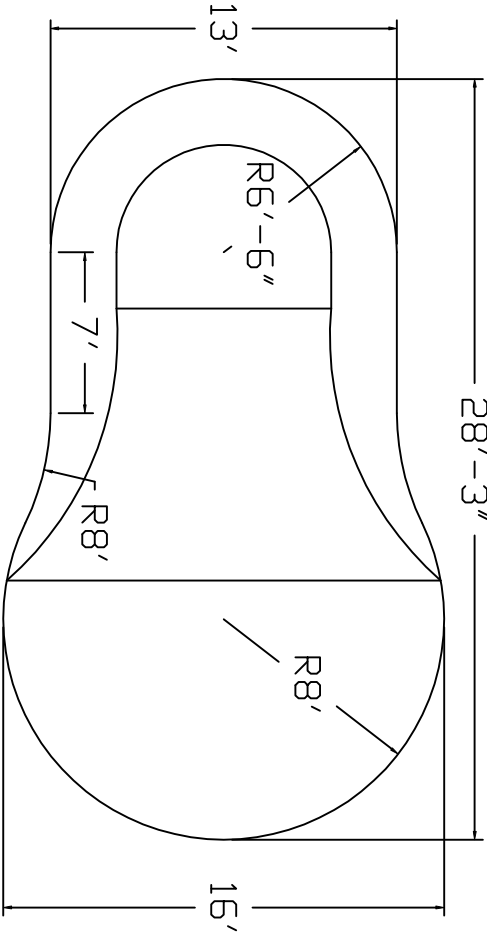

Eternity Brand Standard Specification

Key

13'x16'x28'-3" 6' Hopper

48" or 52" Wall
 Height

Top View

End View

Side View