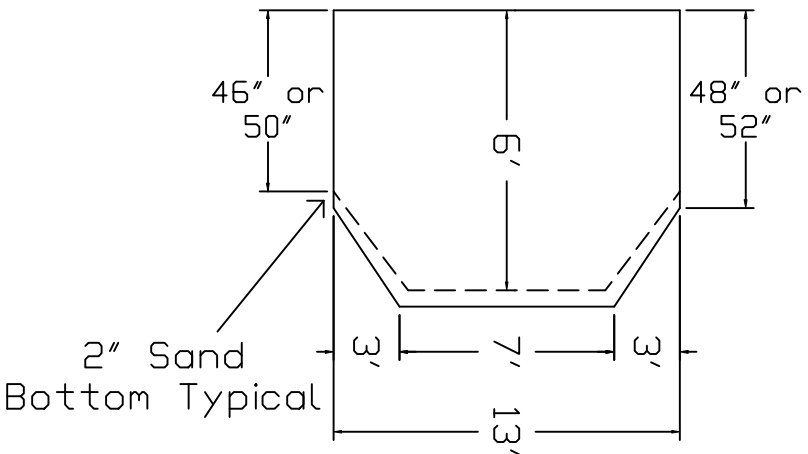

Eternity Brand Standard Specification

Key

13'x16'x28'-3" 6' Hopper

48" or 52" Wall
 Height

Top View

End View

Side View