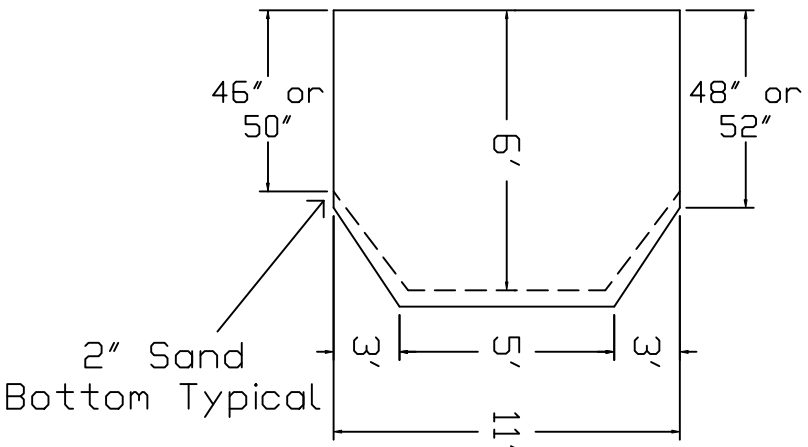

# Eternity Brand Standard Specification

Key

11'x14'x24' 6' Hopper

48" or 52" Wall  
Height

Top View

End View

Side View