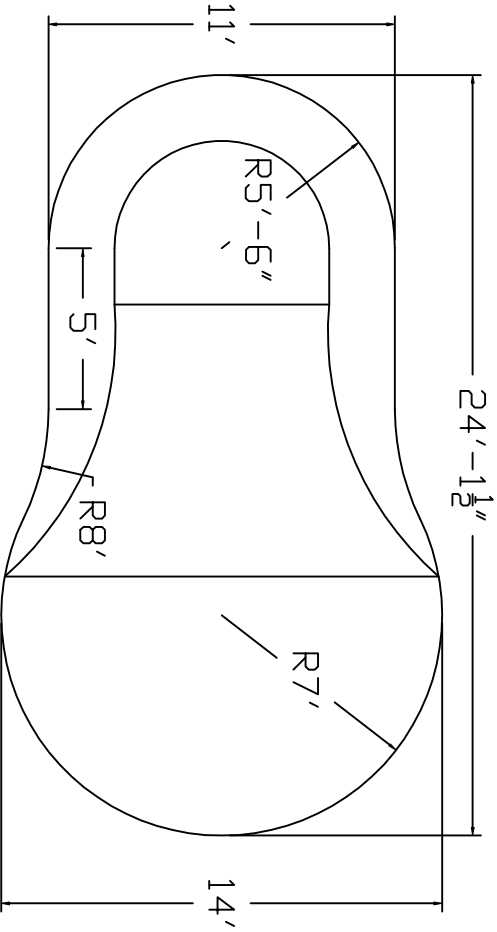

# Eternity Brand Standard Specification

Key

11'x14'x24' 6' Hopper

48" or 52" Wall  
Height

Top View

End View

Side View