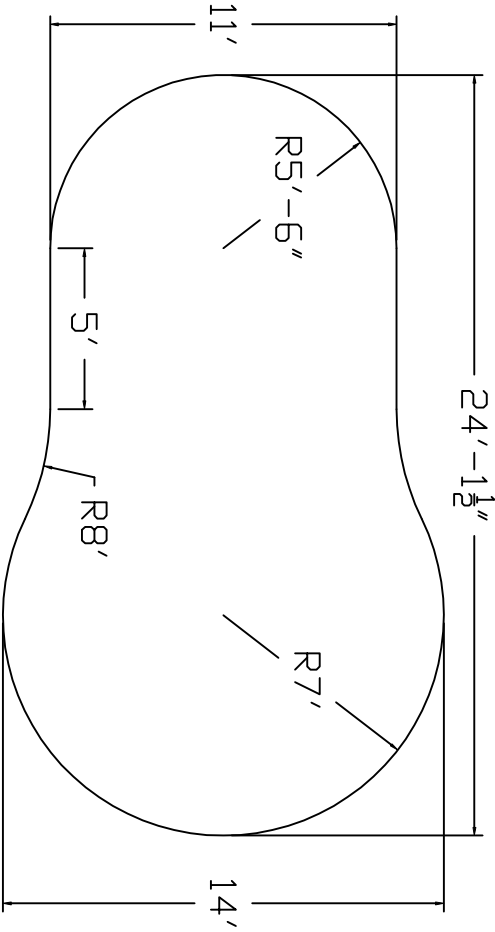

Eternity Brand Standard Specification

Key

11'x14'x24' Flat Bottom

48" or 52" Wall
Height

Top View

End View

2" Sand Bottom Typical

Side View