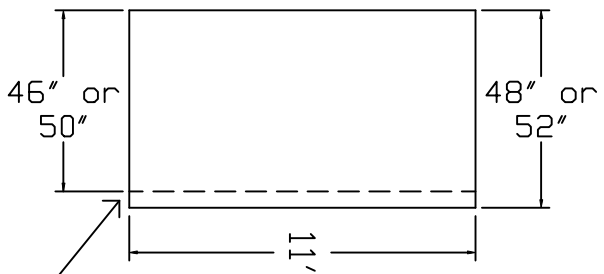

Eternity Brand Standard Specification

Key

11'x14'x24' Flat Bottom

48" or 52" Wall
Height

Top View

End View

2" Sand Bottom Typical

Side View