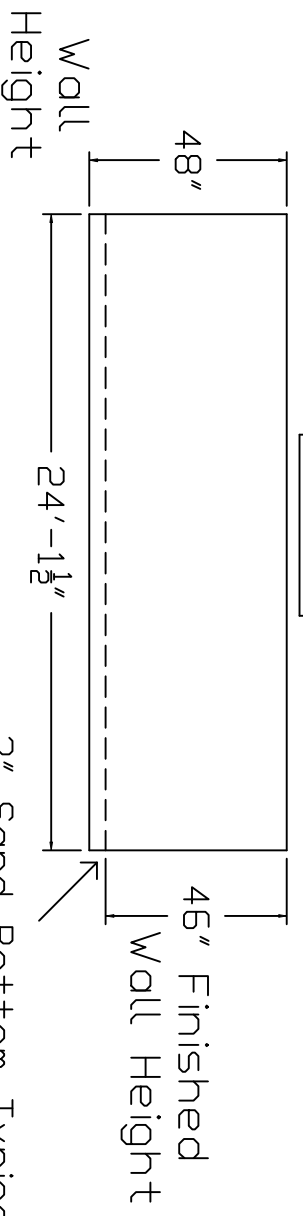

ROCKWOOD BRAND Standard Specification

Octagon

26' - Flat Bottom

48" Wall Height

Top View

End View

Side View

2" Sand Bottom Typical

2" Sand Bottom Typical