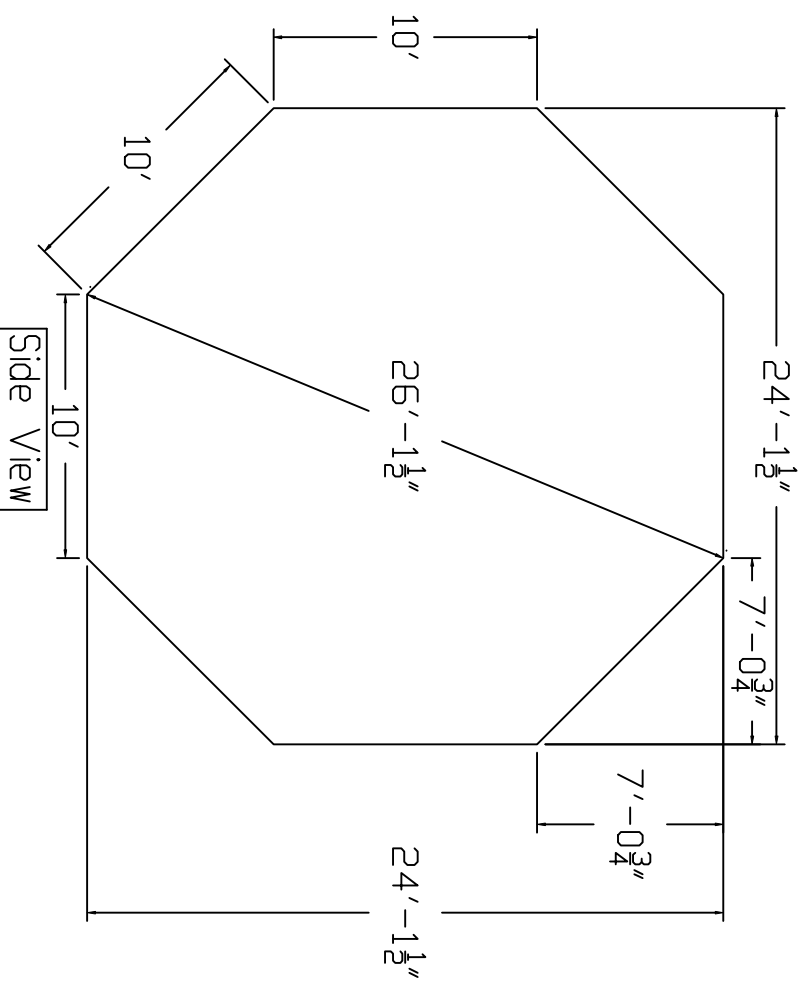

ROCKWOOD BRAND Standard Specification

Octagon

26' - Flat Bottom

48" Wall Height

Top View

End View

Side View

2" Sand Bottom Typical

2" Sand Bottom Typical