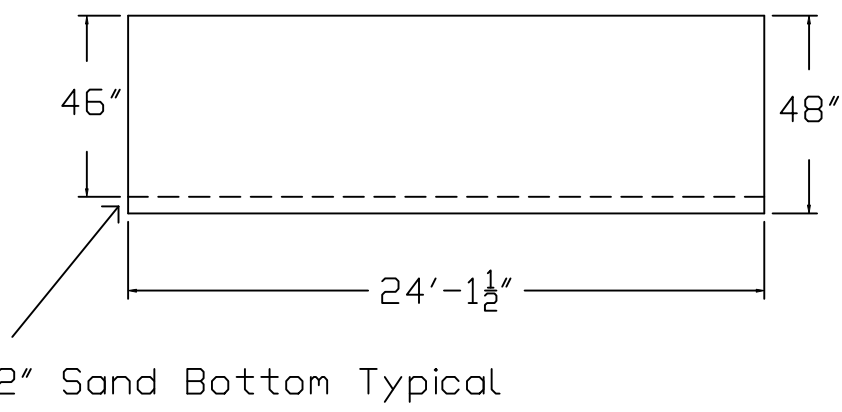

ROCKWOOD BRAND Standard Specification

Octagon

26' - Flat Bottom

48" Wall Height

Top View

End View

Side View

2" Sand Bottom Typical

2" Sand Bottom Typical