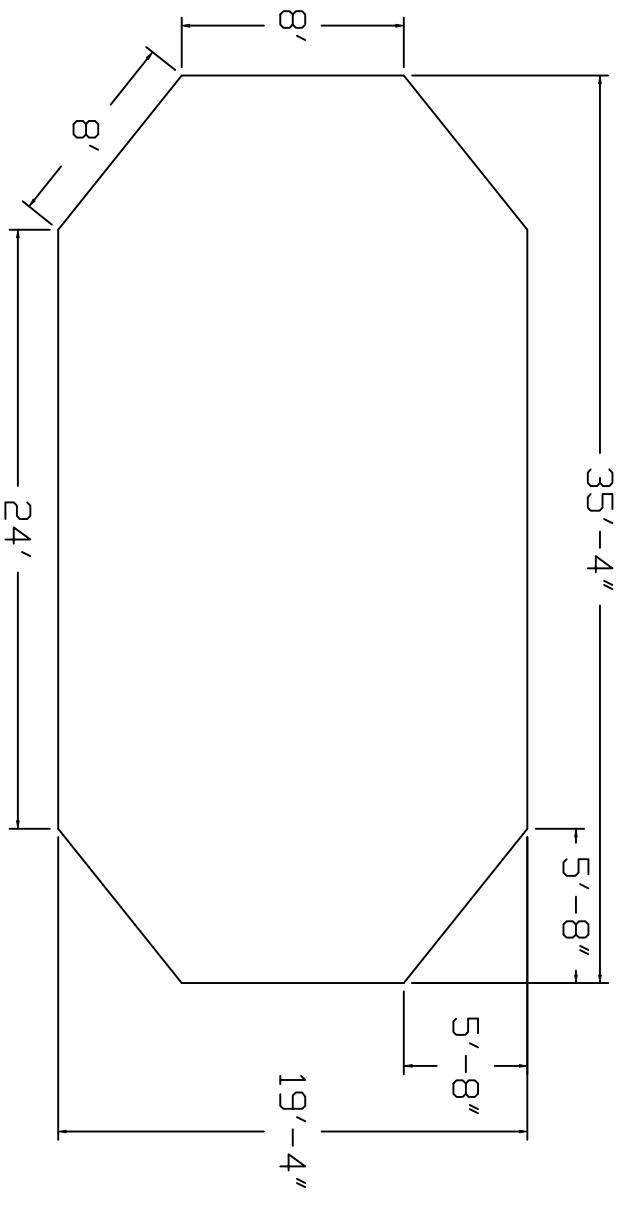

# ROCKWOOD BRAND Standard Specification

Emerald

19x35 - Flat Bottom

48" Wall Height

Top View

End View

Side View