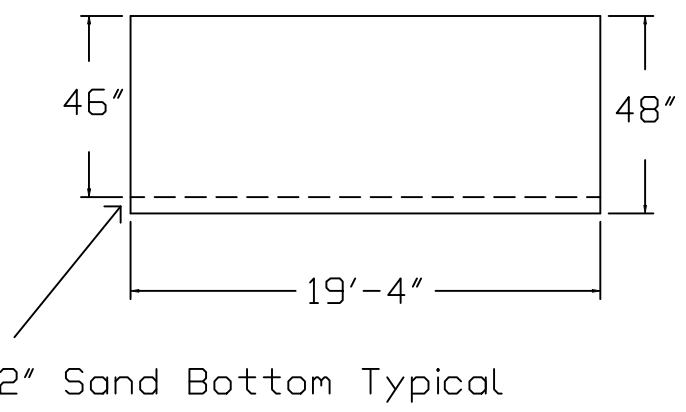

# ROCKWOOD BRAND Standard Specification

Emerald

19x35 - Flat Bottom

48" Wall Height

Top View

End View

Side View