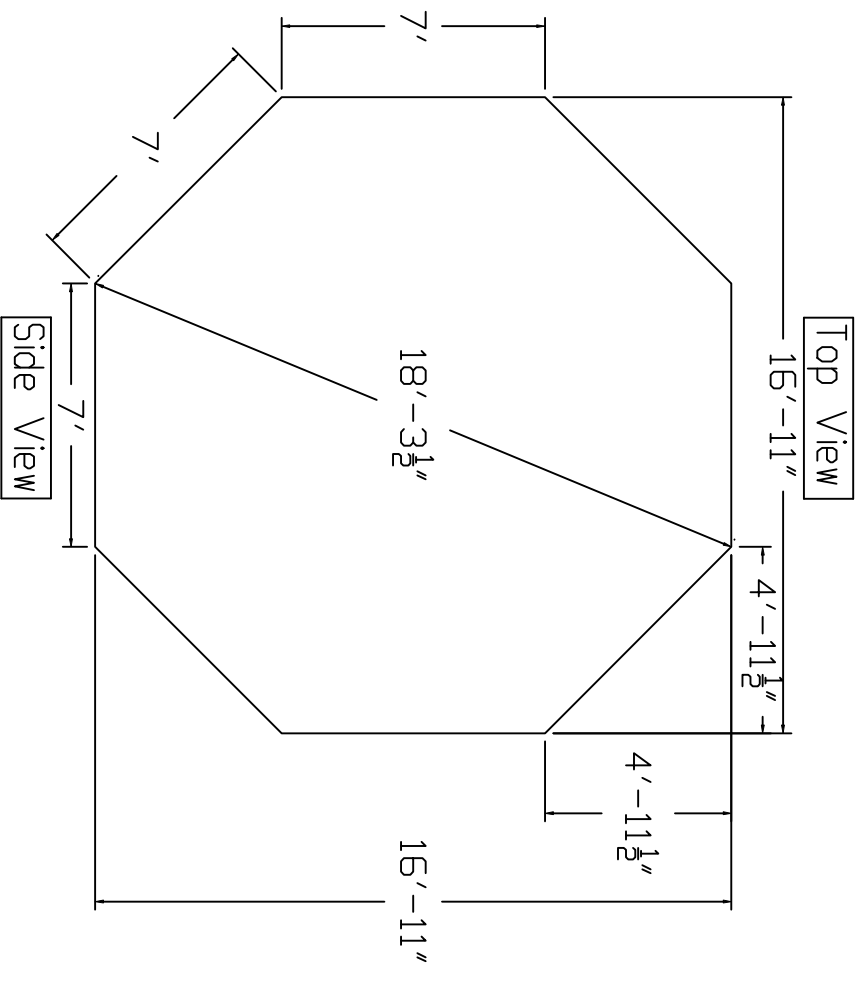

ROCKWOOD BRAND Standard Specification

Octagon

18' - Flat Bottom

48" Wall Height

Top View

End View

Side View

2" Sand Bottom Typical

2" Sand Bottom Typical