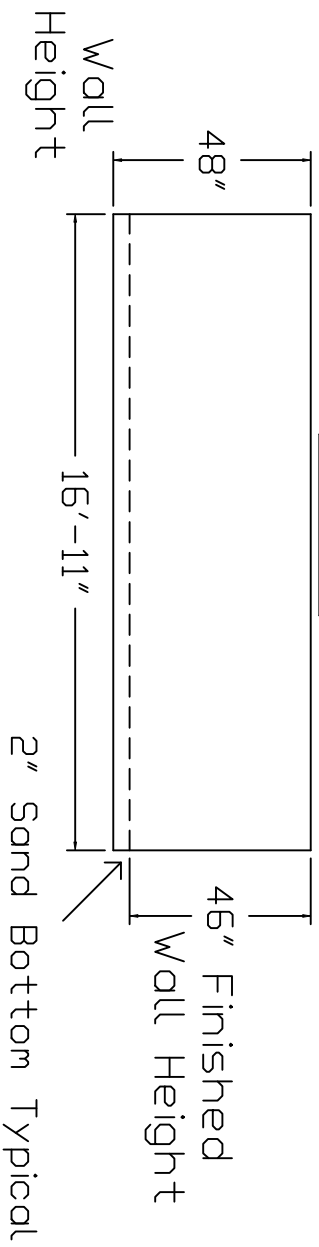

ROCKWOOD BRAND Standard Specification

Octagon

18' - Flat Bottom

48" Wall Height

Top View

End View

Side View

2" Sand Bottom Typical

2" Sand Bottom Typical