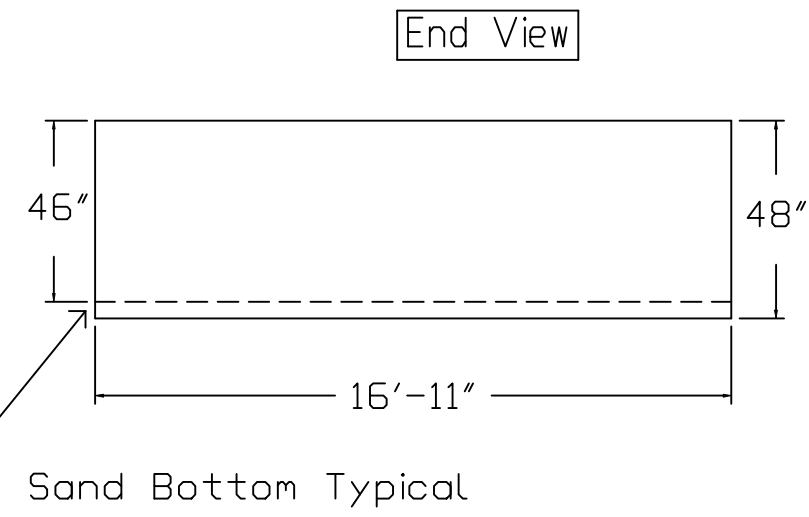

ROCKWOOD BRAND Standard Specification

Octagon

18' - Flat Bottom

48" Wall Height

Top View

End View

Side View

2" Sand Bottom Typical

2" Sand Bottom Typical