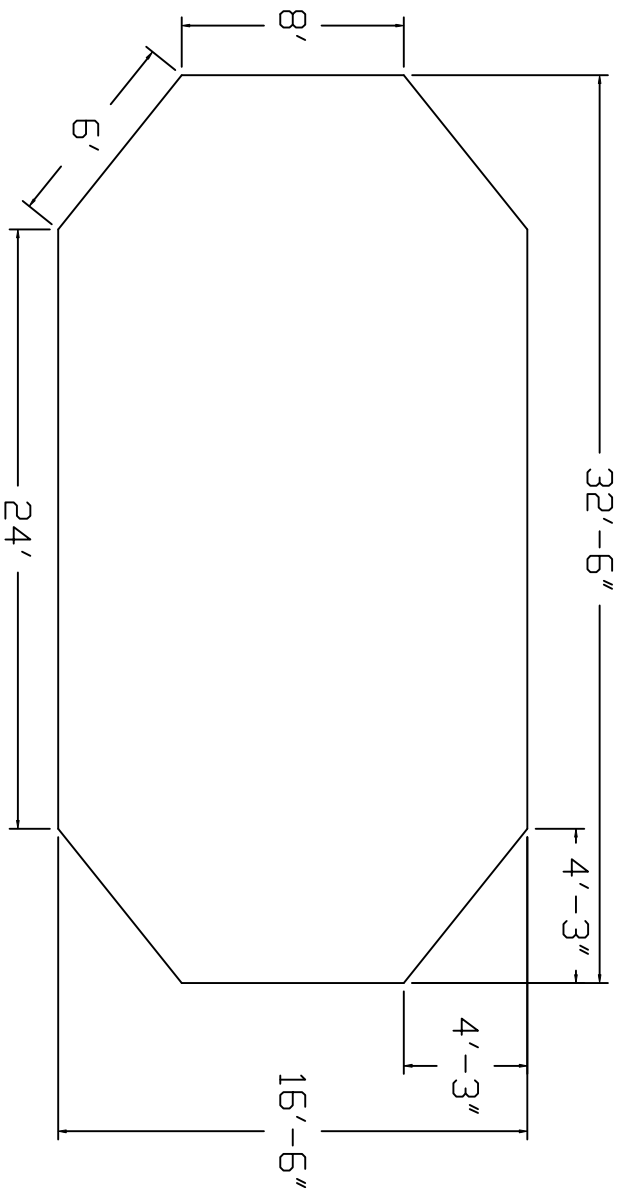

ROCKWOOD BRAND Standard Specification

Emerald

17x32 - Flat Bottom

48" Wall Height

Top View

End View

2" Sand Bottom Typical

Side View

2" Sand Bottom Typical