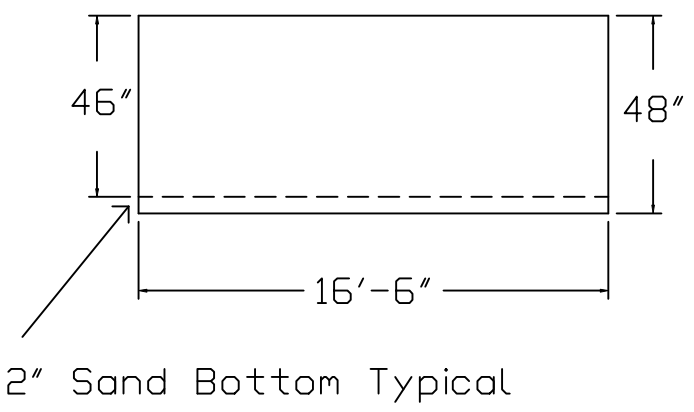

ROCKWOOD BRAND Standard Specification

Emerald

17x32 - Flat Bottom

48" Wall Height

Top View

End View

2" Sand Bottom Typical

Side View

2" Sand Bottom Typical