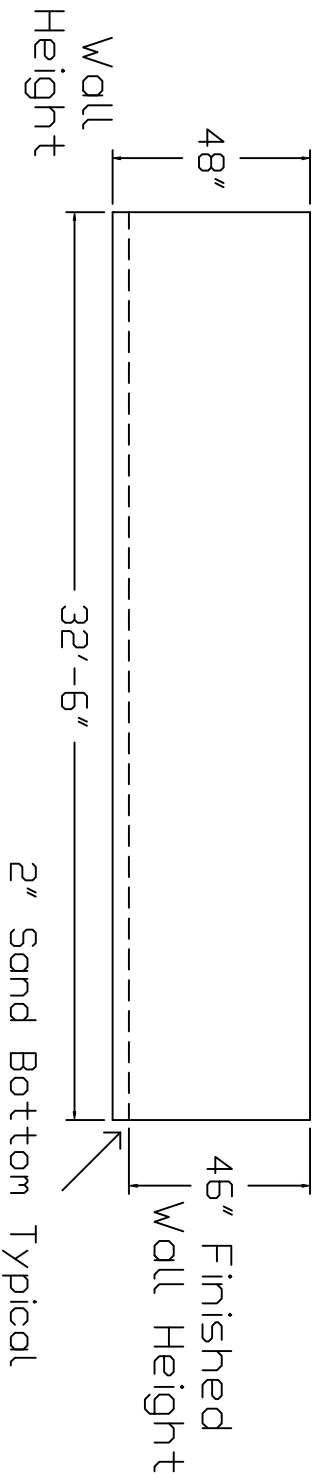

ROCKWOOD BRAND Standard Specification

Emerald

17x32 - Flat Bottom

48" Wall Height

Top View

End View

2" Sand Bottom Typical

Side View

2" Sand Bottom Typical