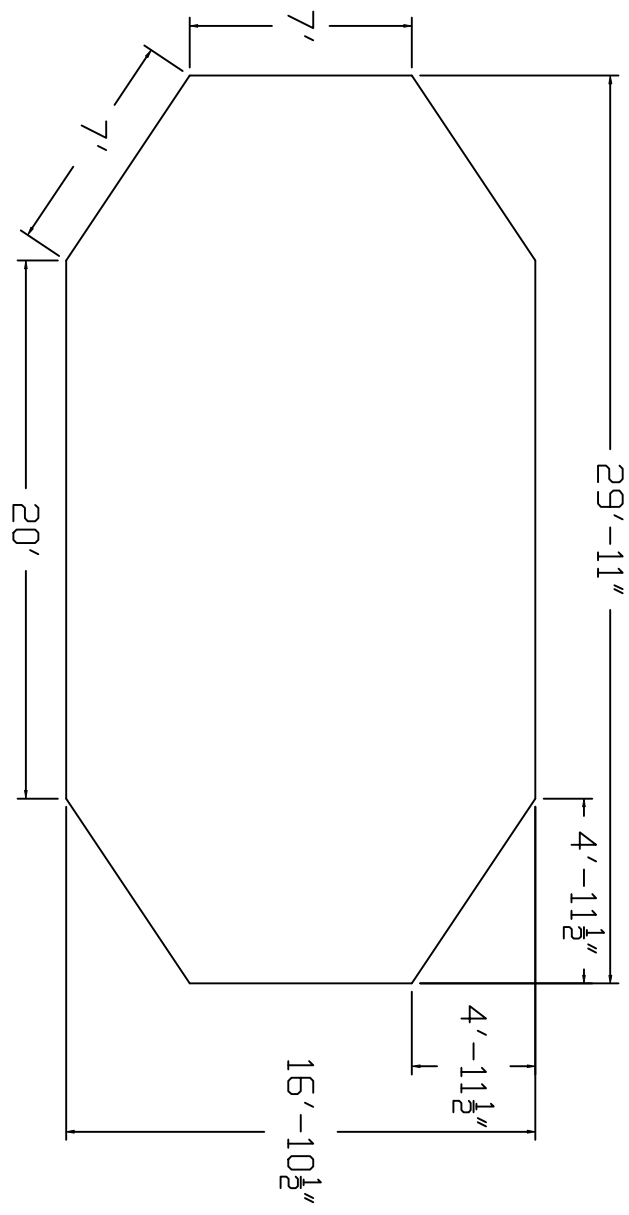

ROCKWOOD BRAND Standard Specification

Emerald

17x30 - Flat Bottom

48" Wall Height

Top View

End View

Side View