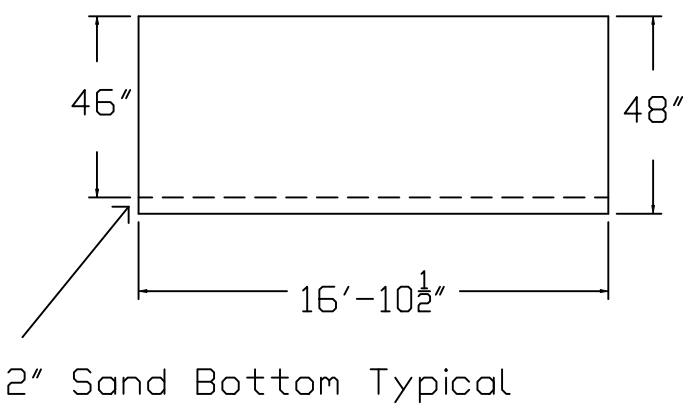

ROCKWOOD BRAND Standard Specification

Emerald

17x30 - Flat Bottom

48" Wall Height

Top View

End View

Side View