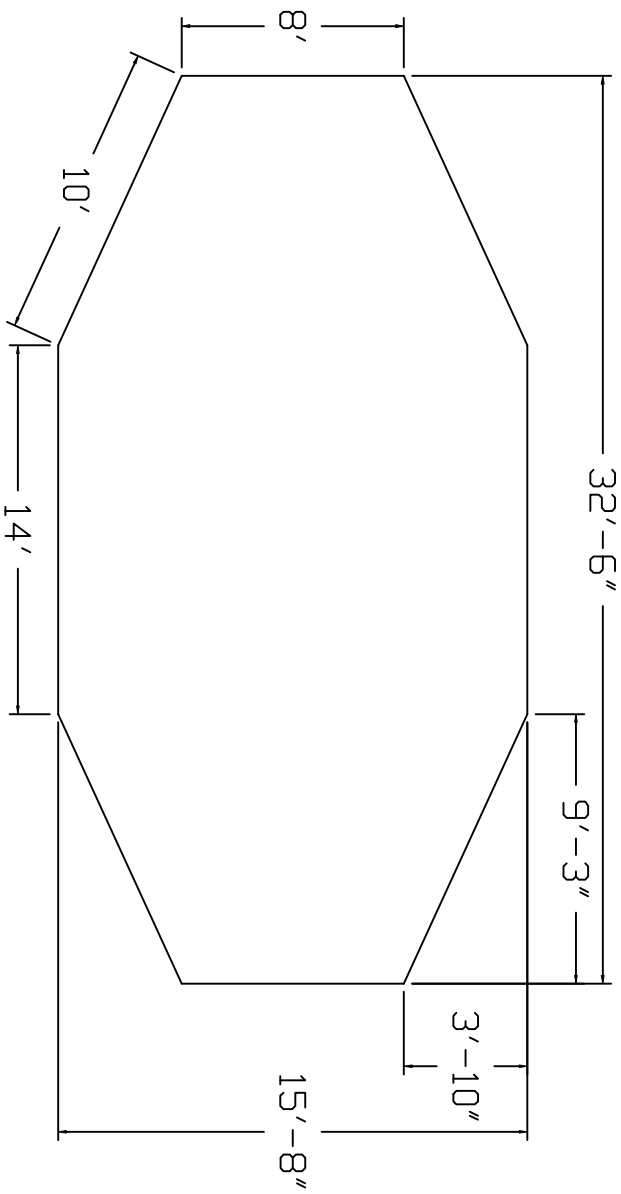

# ROCKWOOD BRAND Standard Specification

Emerald

16x32 - Flat Bottom

48" Wall Height

Top View

End View

Side View