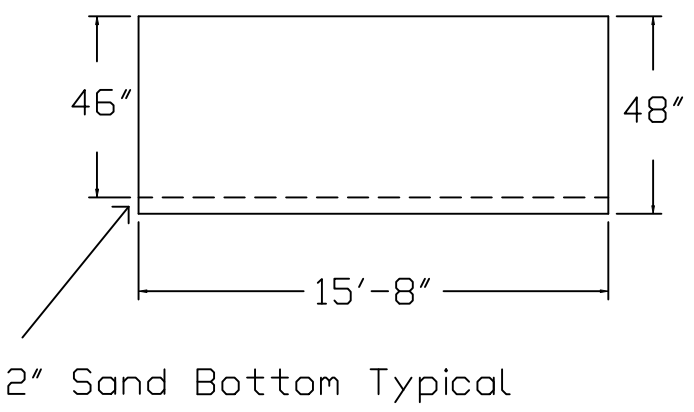

# ROCKWOOD BRAND Standard Specification

Emerald

16x32 - Flat Bottom

48" Wall Height

Top View

End View

Side View